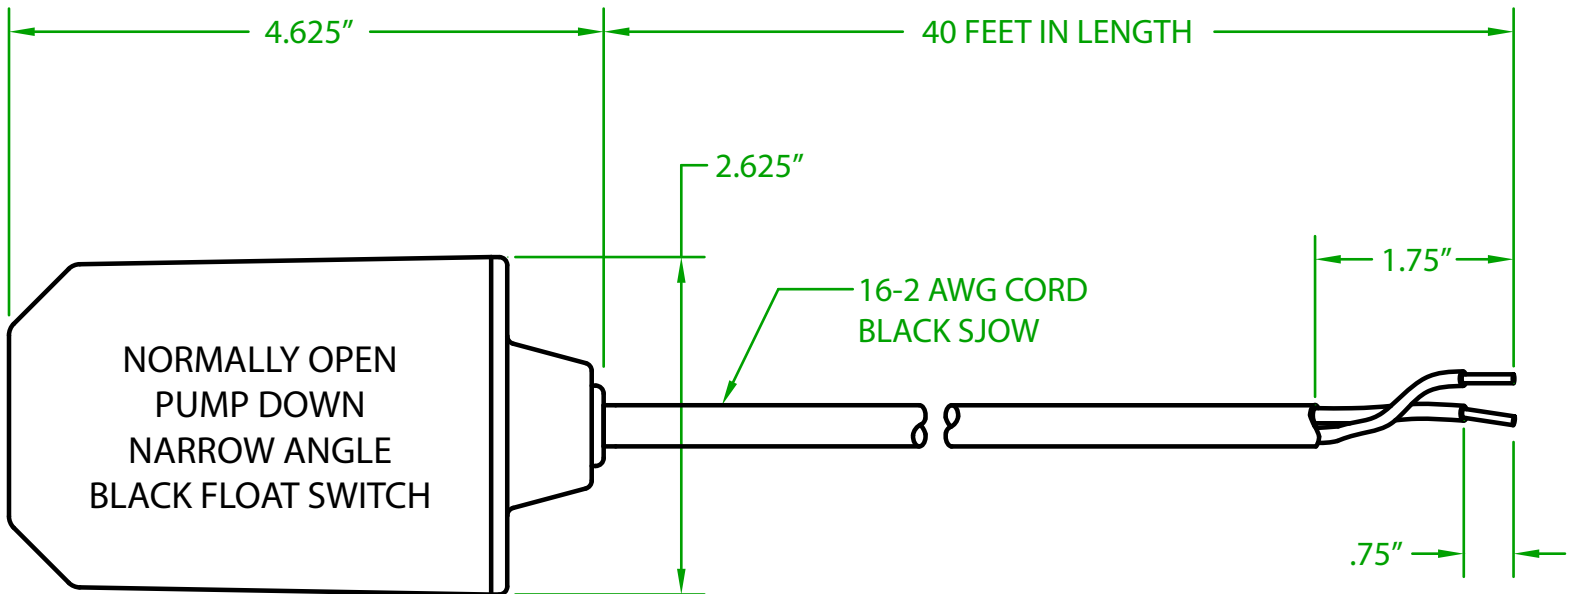

OPERATING ANGLE: TETHERLESS/INTERNALLY WEIGHTED
CONTACTS CLOSED @ 25° OR BEFORE ABOVE HORIZONTAL
CONTACTS OPEN ON RETURN TO HORIZONTAL

SWITCHING DIFFERENTIAL: 3.50"

ELECTRICAL RATINGS: 1/2 H.P. @ 120/240 VAC
13 AMPS @ 120/240 VAC 58.8 LRA