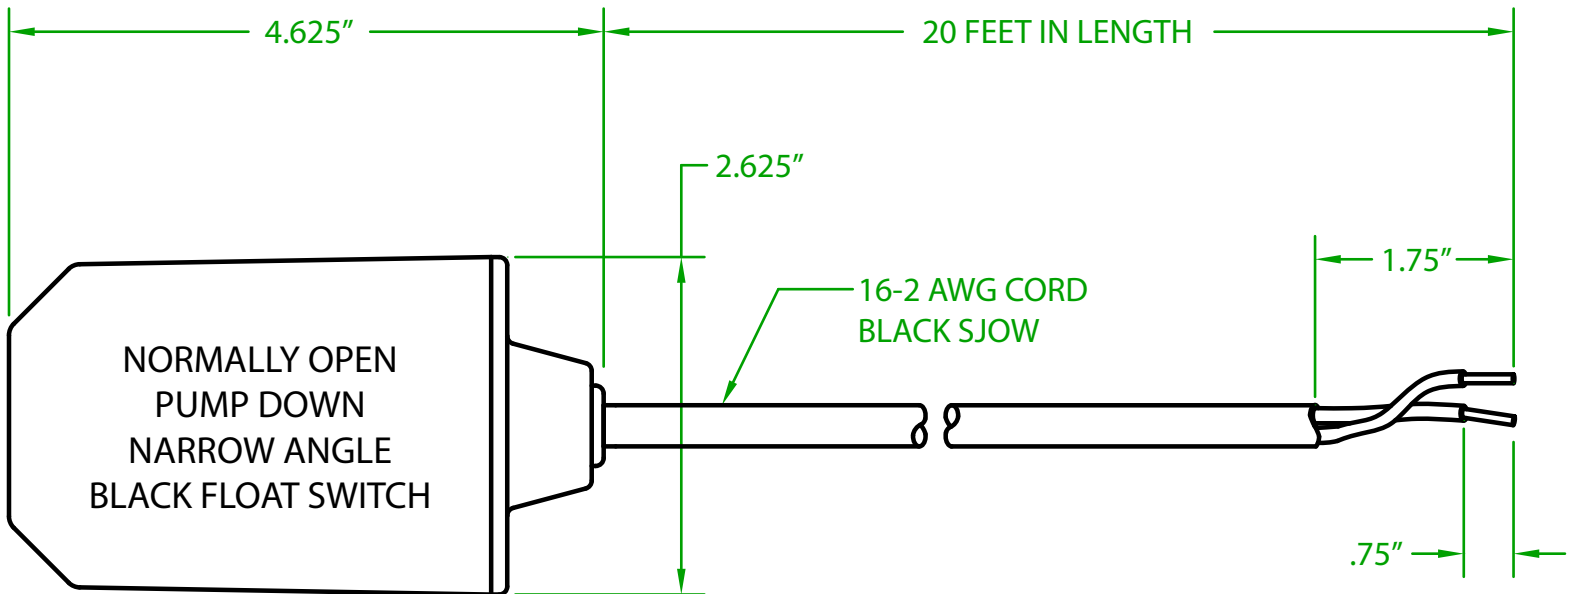

MERCURY DISPLACEMENT INDUSTRIES, INC.

Post Office Box 710 - U.S. 12 East - Edwardsburg, Michigan 49112-0710

Phone (269) 663-8574 - Fax (269) 663-2924

(800) 634-4077

RF2OW2000

MECHANICAL SWITCH

TETHERLESS/INTERNALLY WEIGHTED FLOAT SWITCH

OPERATING ANGLE: TETHERLESS/INTERNALLY WEIGHTED
 CONTACTS CLOSED @ 25° OR BEFORE ABOVE HORIZONTAL
 CONTACTS OPEN ON RETURN TO HORIZONTAL

SWITCHING DIFFERENTIAL: 3.50"

ELECTRICAL RATINGS: 1/2 H.P. @ 120/240 VAC
 13 AMPS @ 120/240 VAC 58.8 LRA