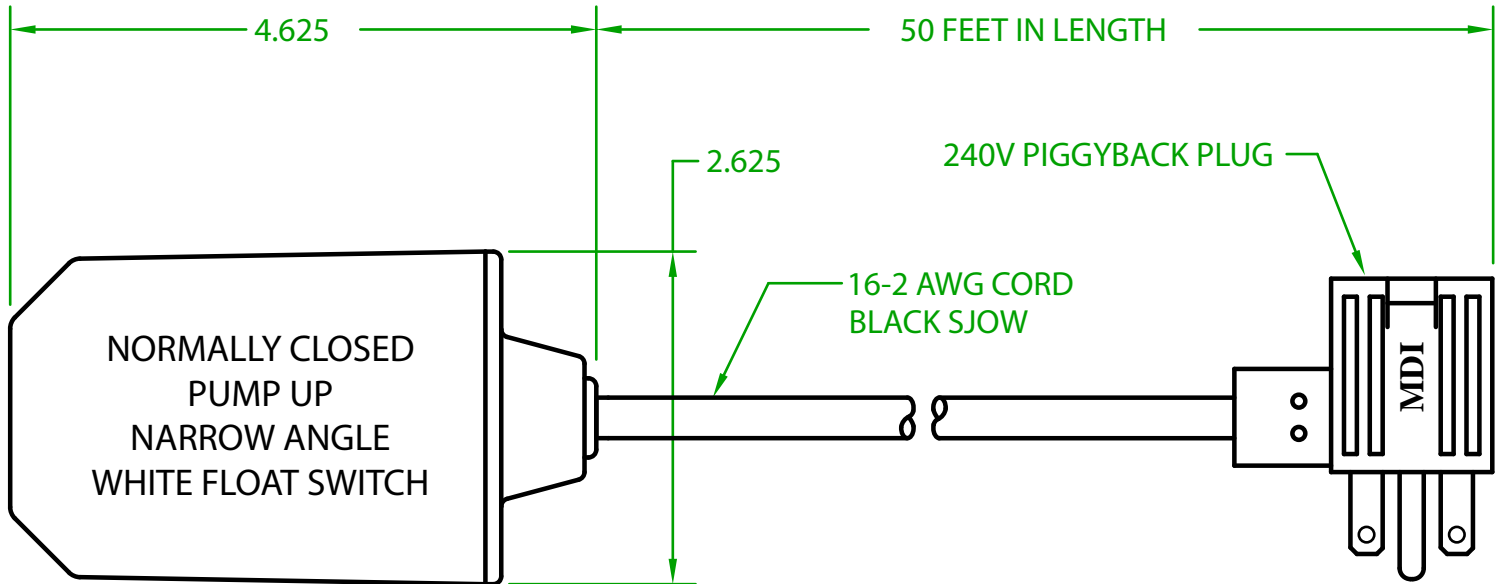

MERCURY DISPLACEMENT INDUSTRIES, INC.

Post Office Box 710 - U.S. 12 East - Edwardsburg, Michigan 49112-0710

Phone (269) 663-8574 - Fax (269) 663-2924

(800) 634-4077

PW2CW50F2 MECHANICAL FLOAT

OPERATING ANGLE: CONTACTS OPEN @ 25° (OR BEFORE) ABOVE HORIZONTAL
CONTACTS CLOSE @ HORIZONTAL