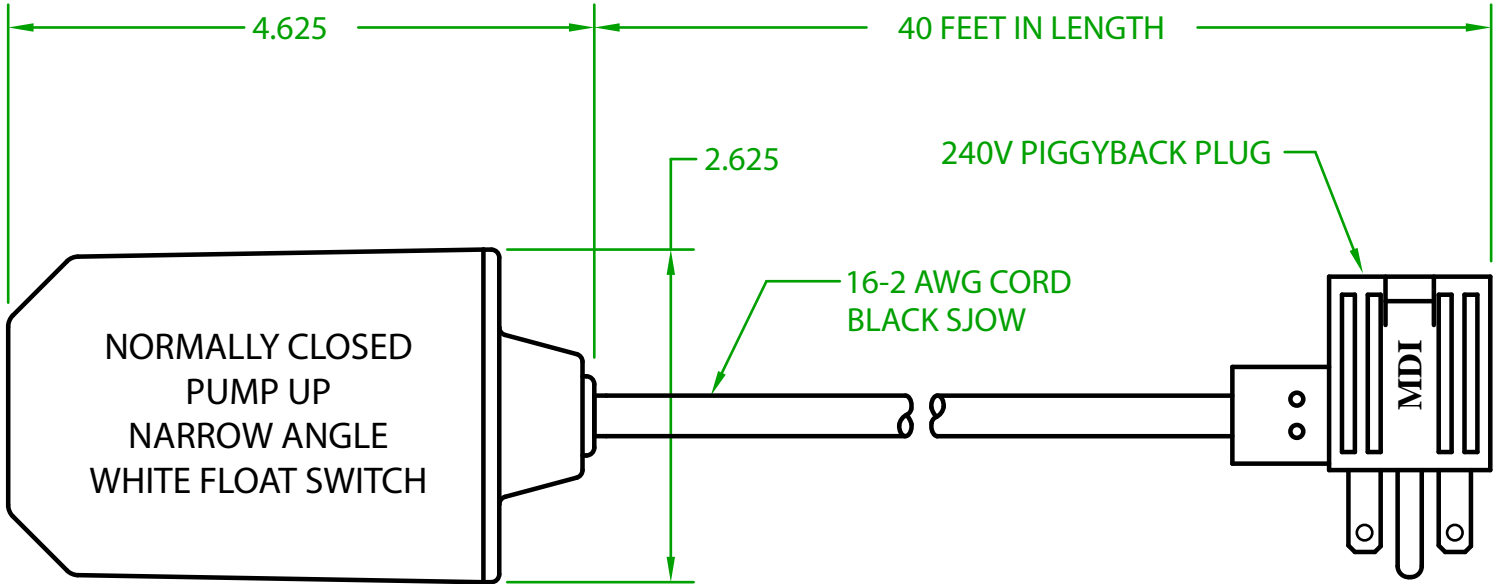

## PW2CW40F2 MECHANICAL FLOAT

OPERATING ANGLE: CONTACTS OPEN @ 25° (OR BEFORE) ABOVE HORIZONTAL  
CONTACTS CLOSE @ HORIZONTAL

ELECTRICAL RATINGS: 1/2 H.P. @ 120/240 VAC  
13 AMPS @ 120/240 VAC 58.8 LRA

FLOAT MATERIAL: A.B.S.