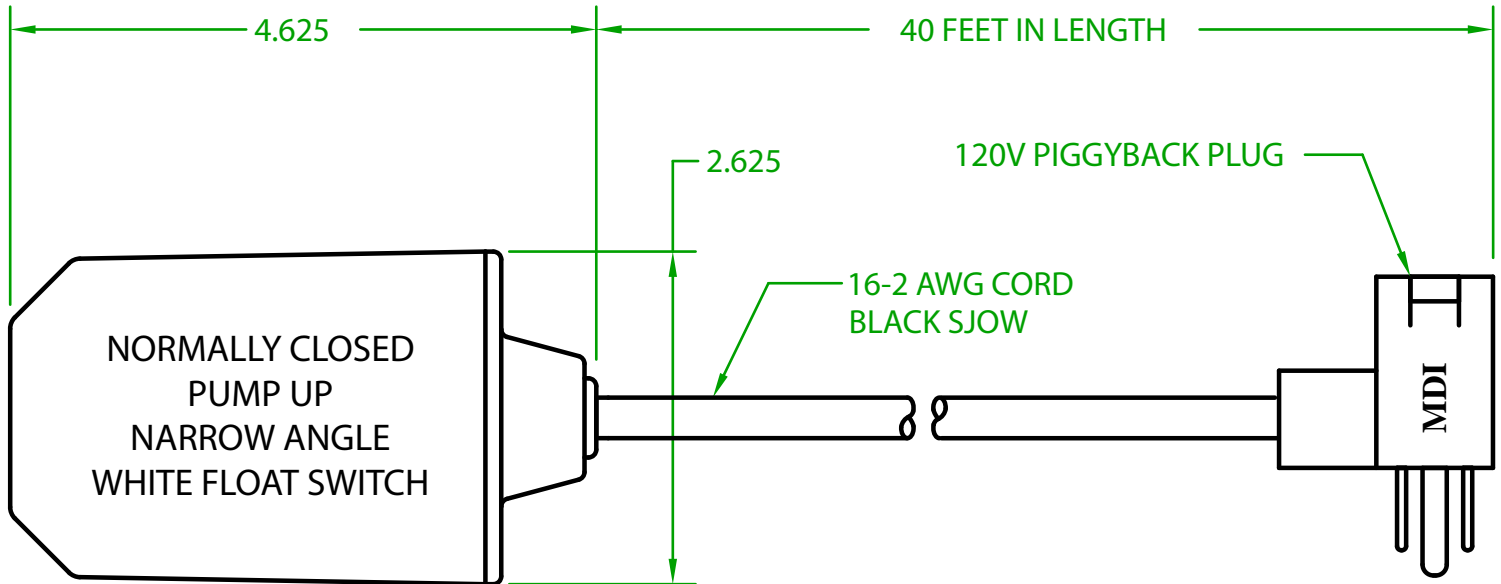

MERCURY DISPLACEMENT INDUSTRIES, INC.

Post Office Box 710 - U.S. 12 East - Edwardsburg, Michigan 49112-0710

Phone (269) 663-8574 - Fax (269) 663-2924

(800) 634-4077

PW2CW40F1 MECHANICAL FLOAT

OPERATING ANGLE: CONTACTS OPEN @ 25° (OR BEFORE) ABOVE HORIZONTAL
CONTACTS CLOSE @ HORIZONTAL