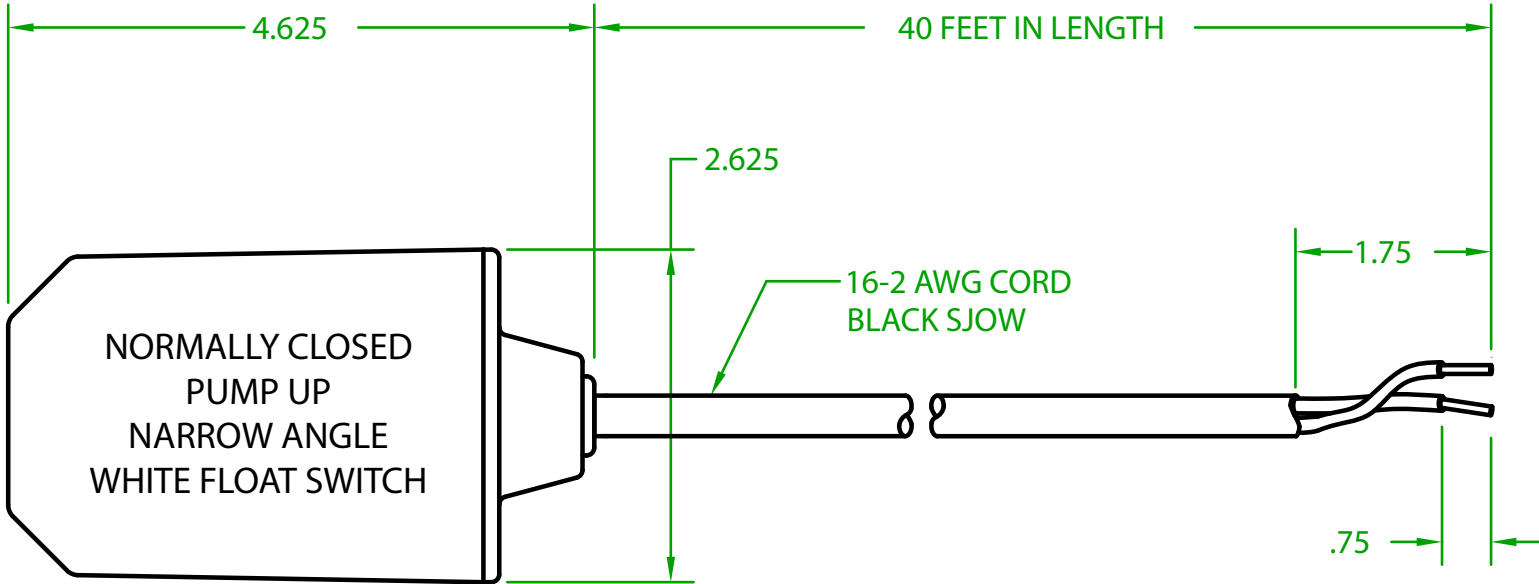

MERCURY DISPLACEMENT INDUSTRIES, INC.

Post Office Box 710 - U.S. 12 East - Edwardsburg, Michigan 49112-0710

Phone (269) 663-8574 - Fax (269) 663-2924

(800) 634-4077

PW2CW4000 MECHANICAL FLOAT

OPERATING ANGLE: CONTACTS OPEN @ 25° (OR BEFORE) ABOVE HORIZONTAL
CONTACTS CLOSE @ HORIZONTAL

ELECTRICAL RATINGS: 1/2 H.P. @ 120/240 VAC
13 AMPS @ 120/240 VAC 58.8 LRA

FLOAT MATERIAL: A.B.S.

J.J.S. April 29, 2020

Contactors - Relays - Switches

<http://www.mdious.com>