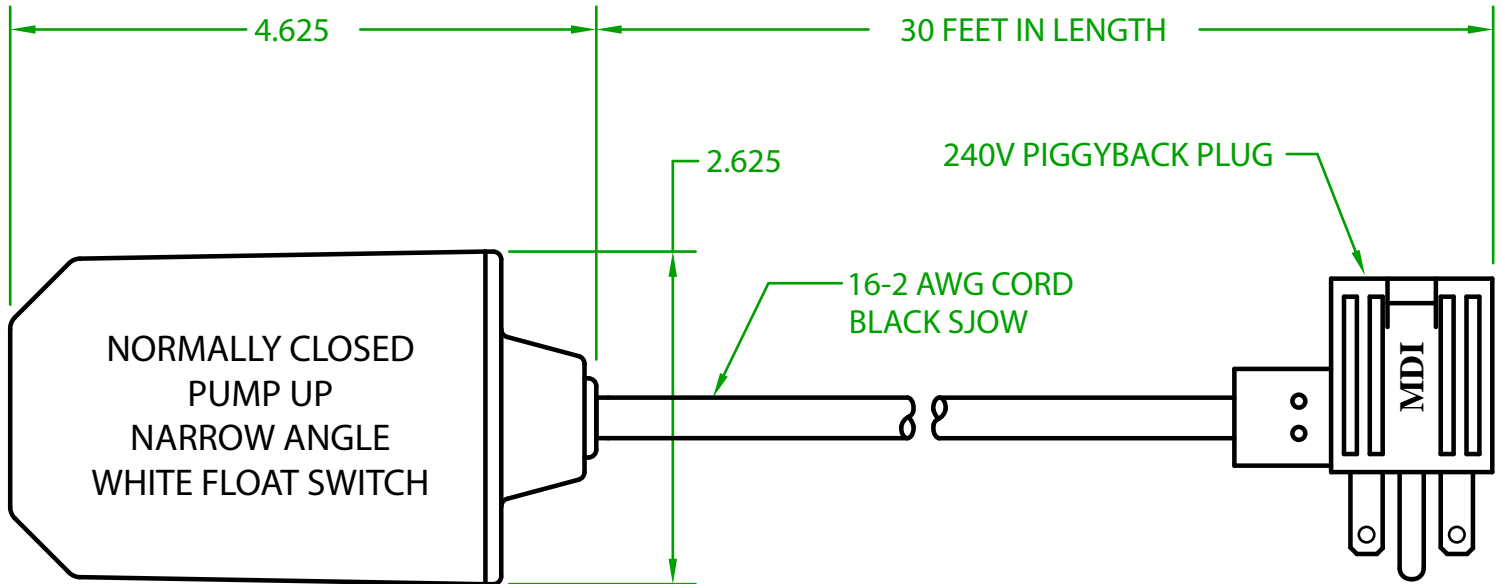

MERCURY DISPLACEMENT INDUSTRIES, INC.

Post Office Box 710 - U.S. 12 East - Edwardsburg, Michigan 49112-0710

Phone (269) 663-8574 - Fax (269) 663-2924

(800) 634-4077

PW2CW30F2 MECHANICAL FLOAT

OPERATING ANGLE: CONTACTS OPEN @ 25° (OR BEFORE) ABOVE HORIZONTAL
CONTACTS CLOSE @ HORIZONTAL