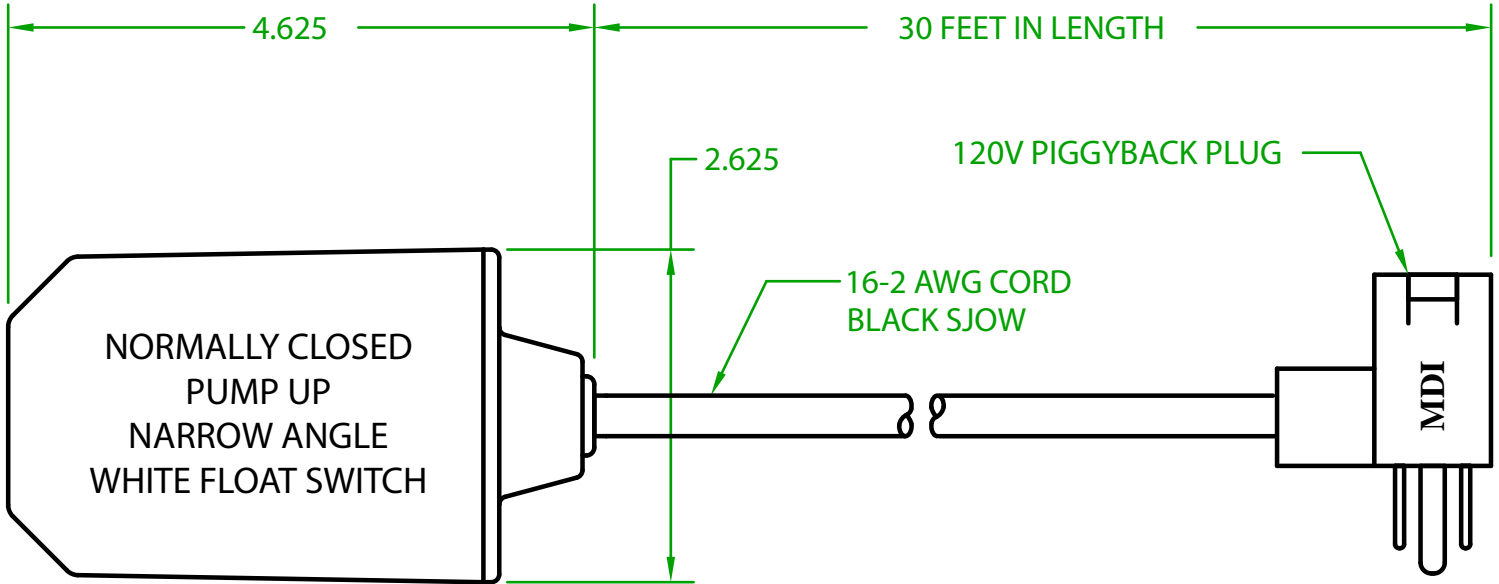

MERCURY DISPLACEMENT INDUSTRIES, INC.

Post Office Box 710 - U.S. 12 East - Edwardsburg, Michigan 49112-0710

Phone (269) 663-8574 - Fax (269) 663-2924

(800) 634-4077

PW2CW30F1 MECHANICAL FLOAT

OPERATING ANGLE: CONTACTS OPEN @ 25° (OR BEFORE) ABOVE HORIZONTAL
CONTACTS CLOSE @ HORIZONTAL