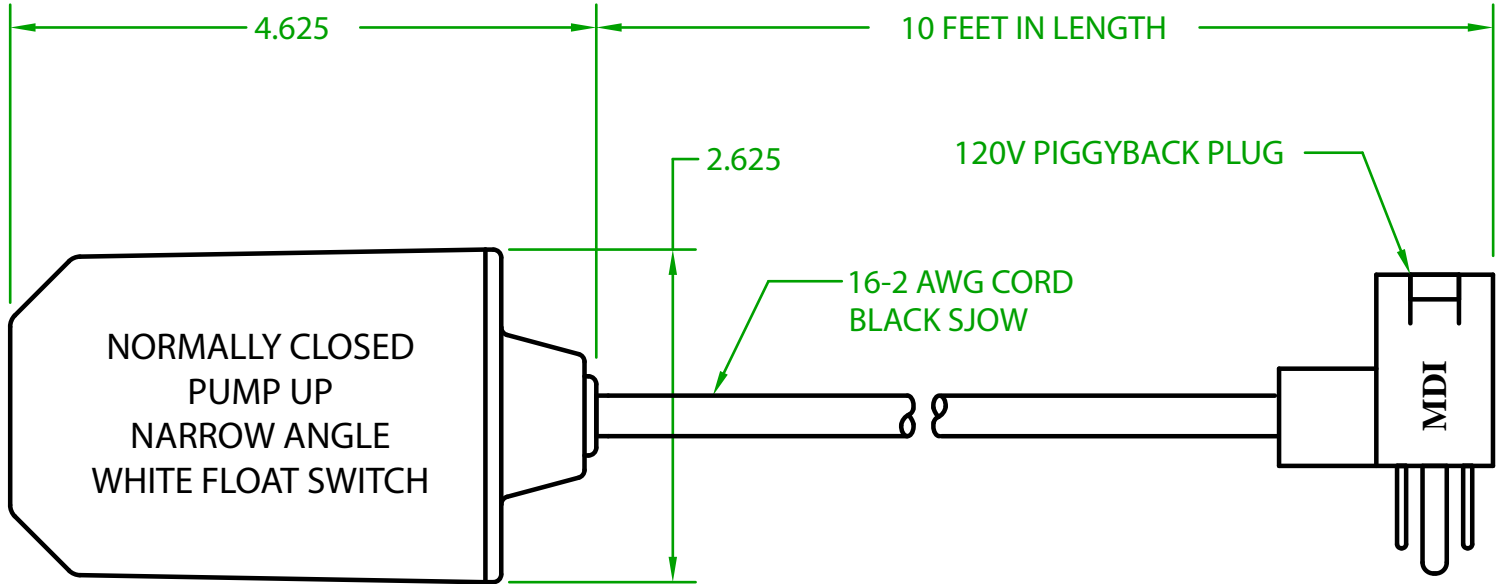

MERCURY DISPLACEMENT INDUSTRIES, INC.

Post Office Box 710 - U.S. 12 East - Edwardsburg, Michigan 49112-0710

Phone (269) 663-8574 - Fax (269) 663-2924

(800) 634-4077

PW2CW10F1 MECHANICAL FLOAT

OPERATING ANGLE: CONTACTS OPEN @ 25° (OR BEFORE) ABOVE HORIZONTAL
CONTACTS CLOSE @ HORIZONTAL