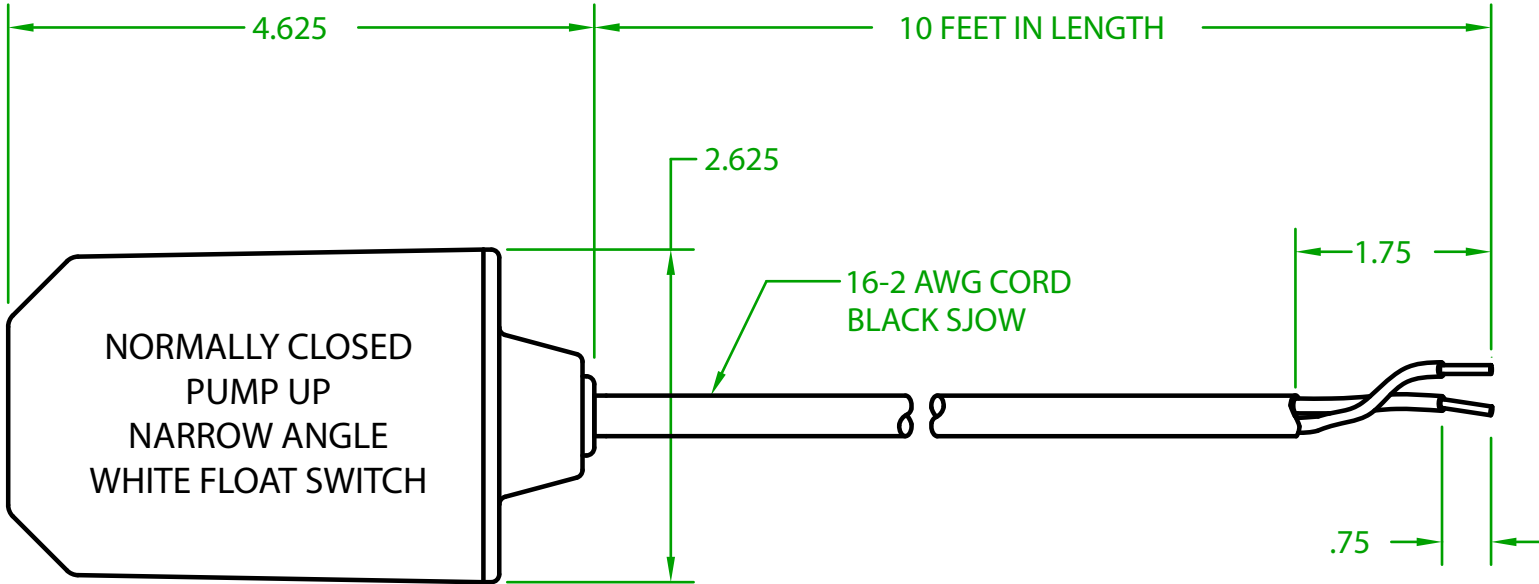

## PW2CW1000 MECHANICAL FLOAT

OPERATING ANGLE: CONTACTS OPEN @ 25° (OR BEFORE) ABOVE HORIZONTAL  
CONTACTS CLOSE @ HORIZONTAL

ELECTRICAL RATINGS: 1/2 H.P. @ 120/240 VAC  
13 AMPS @ 120/240 VAC 58.8 LRA

FLOAT MATERIAL: A.B.S.