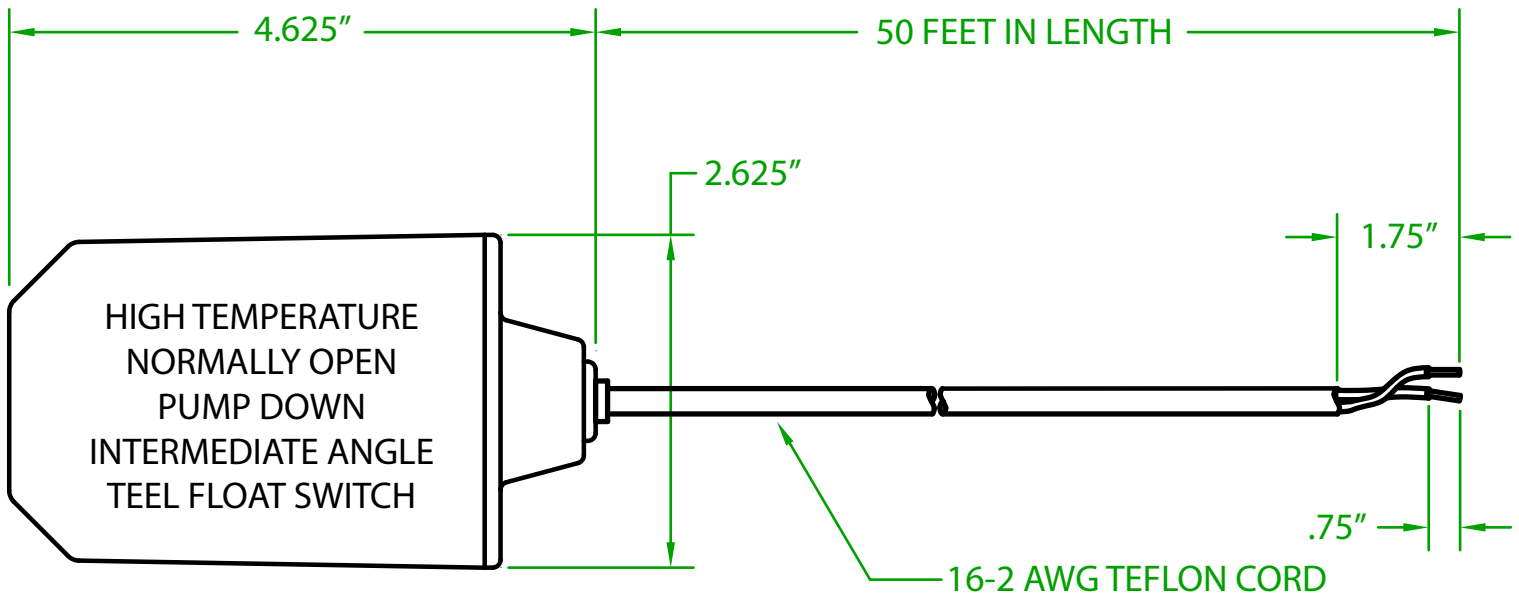

MERCURY DISPLACEMENT INDUSTRIES, INC.

Post Office Box 710 - U.S. 12 East - Edwardsburg, Michigan 49112-0710

Phone (269) 663-8574 - Fax (269) 663-2924

(800) 634-4077

PT3OT5000

MECHANICAL FLOAT

OPERATING ANGLE 90°: CONTACTS CLOSE @ 60° ABOVE HORIZONTAL OR BEFORE
CONTACTS OPENS @ HORIZONTAL.

ELECTRICAL RATINGS: 1/2 H.P. 13 AMPS @ 120/240 VAC. 58.8 LRA

FLOAT MATERIAL: 1010 POLYCARBONATE/A.B.S. ALLOY

TEMPERATURE RATING: 225°F/107°C

J.J.S. September 18, 2017

Rev. A April 28, 2020

Contactors - Relays - Switches