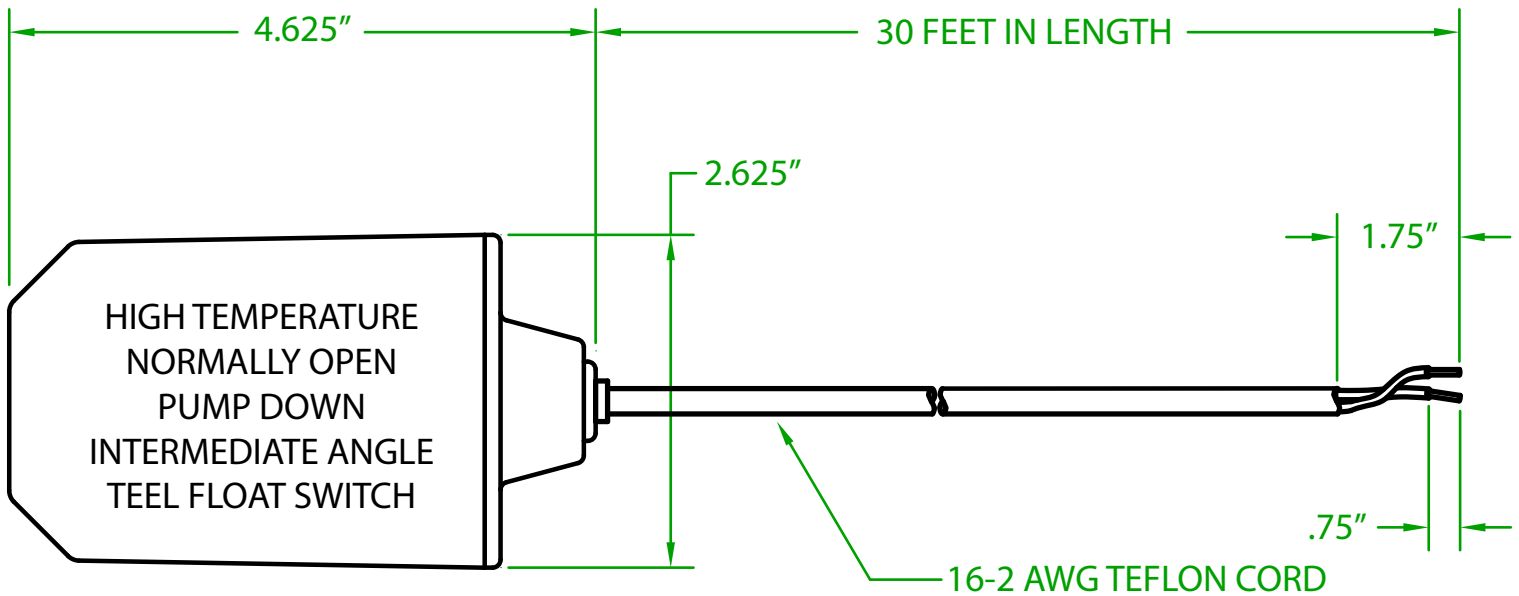

## PT3OT3000

MECHANICAL FLOAT

OPERATING ANGLE 90°: CONTACTS CLOSE @ 60° ABOVE HORIZONTAL OR BEFORE  
CONTACTS OPENS @ HORIZONTAL.

ELECTRICAL RATINGS: 1/2 H.P. 13 AMPS @ 120/240 VAC. 58.8 LRA

FLOAT MATERIAL: 1010 POLYCARBONATE/A.B.S. ALLOY