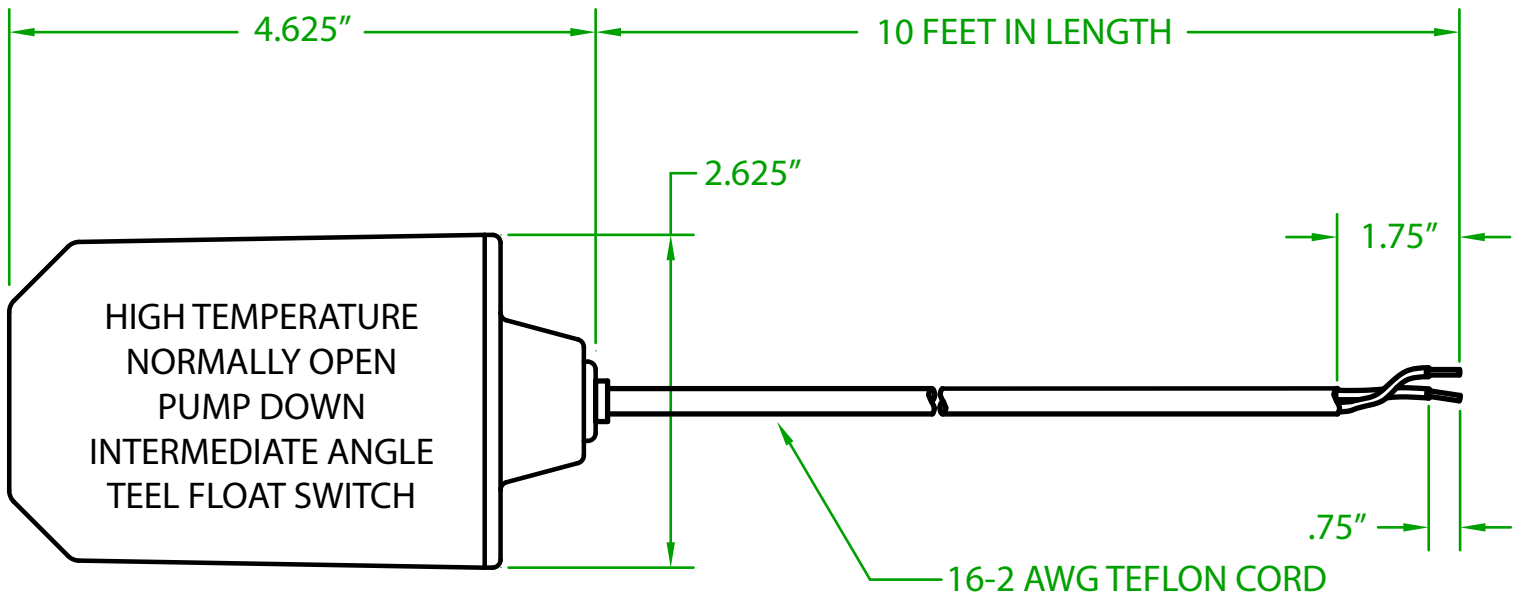

MERCURY DISPLACEMENT INDUSTRIES, INC.

Post Office Box 710 - U.S. 12 East - Edwardsburg, Michigan 49112-0710

Phone (269) 663-8574 - Fax (269) 663-2924

(800) 634-4077

PT3OT1000

MECHANICAL FLOAT

OPERATING ANGLE 90°: CONTACTS CLOSE @ 60° ABOVE HORIZONTAL OR BEFORE
CONTACTS OPENS @ HORIZONTAL.

ELECTRICAL RATINGS: 1/2 H.P. 13 AMPS @ 120/240 VAC. 58.8 LRA

FLOAT MATERIAL: 1010 POLYCARBONATE/A.B.S. ALLOY

TEMPERATURE RATING: 225°F/107°C

J.J.S. September 18, 2017

Rev. A April 28, 2020

Contactors - Relays - Switches