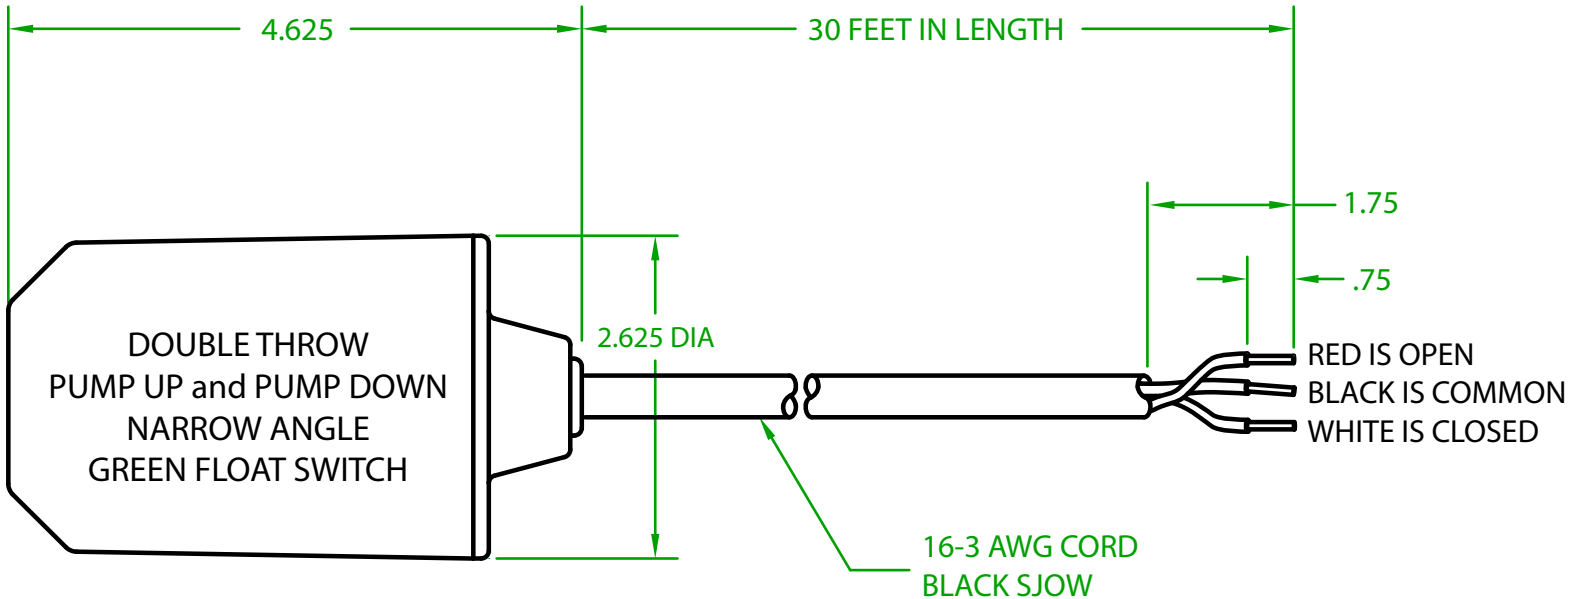

MERCURY DISPLACEMENT INDUSTRIES, INC.

Post Office Box 710 - U.S. 12 East - Edwardsburg, Michigan 49112-0710

Phone (269) 663-8574 - Fax (269) 663-2924

(800) 634-4077

PG2DW3000

MECHANICAL FLOAT

OPERATING ANGLE: SWITCHES @ 25° (OR BEFORE) ABOVE AND @ HORIZONTAL

ELECTRICAL RATINGS: 1/2 H.P. @ 120/240 VAC
13 AMPS @ 120/240 VAC 58.8 LRA

FLOAT MATERIAL: A.B.S.

J.J.S. May 01, 2020

Rev. A 04-04-24

Contactors - Relays - Switches

<http://www.mdious.com>