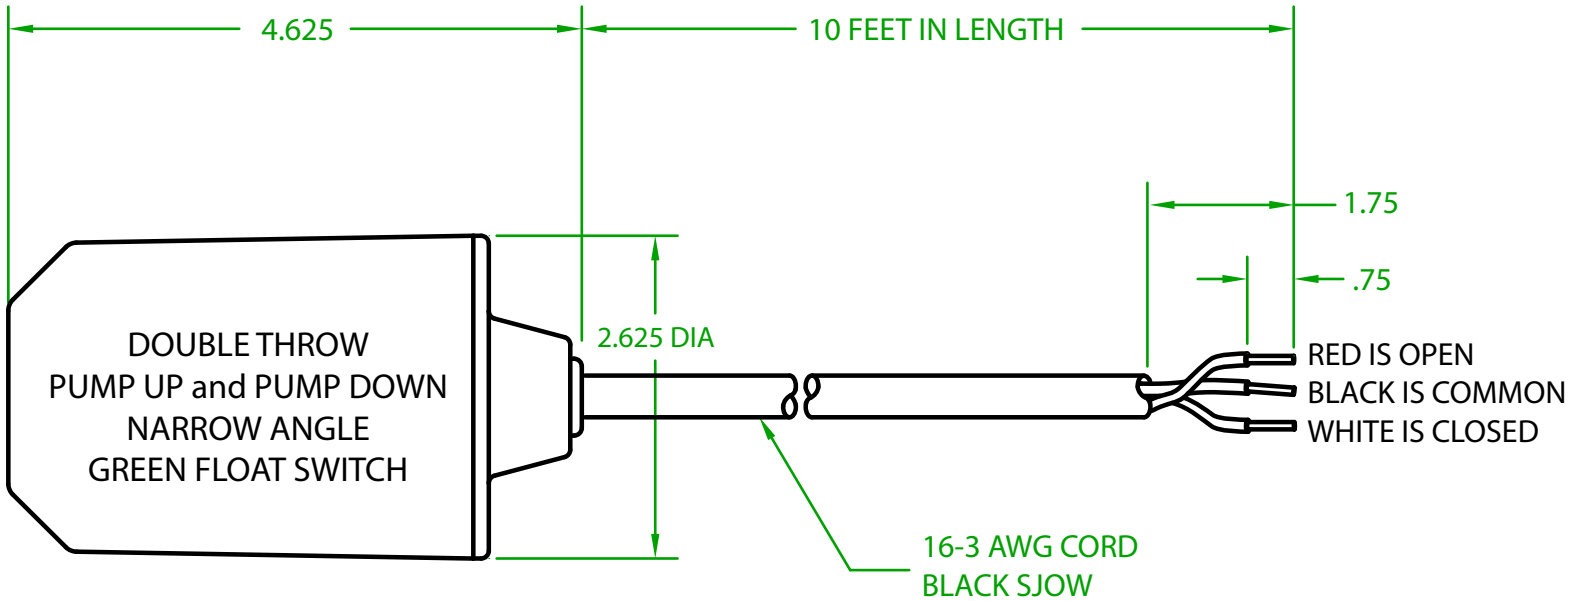

MERCURY DISPLACEMENT INDUSTRIES, INC.

Post Office Box 710 - U.S. 12 East - Edwardsburg, Michigan 49112-0710

Phone (269) 663-8574 - Fax (269) 663-2924

(800) 634-4077

PG2DW1000

MECHANICAL FLOAT

OPERATING ANGLE: SWITCHES @ 25° (OR BEFORE) ABOVE AND @ HORIZONTAL

ELECTRICAL RATINGS: 1/2 H.P. @ 120/240 VAC
13 AMPS @ 120/240 VAC 58.8 LRA

FLOAT MATERIAL: A.B.S.

J.J.S. May 01, 2020

Rev. A 04-04-24

Contactors - Relays - Switches

<http://www.mdious.com>