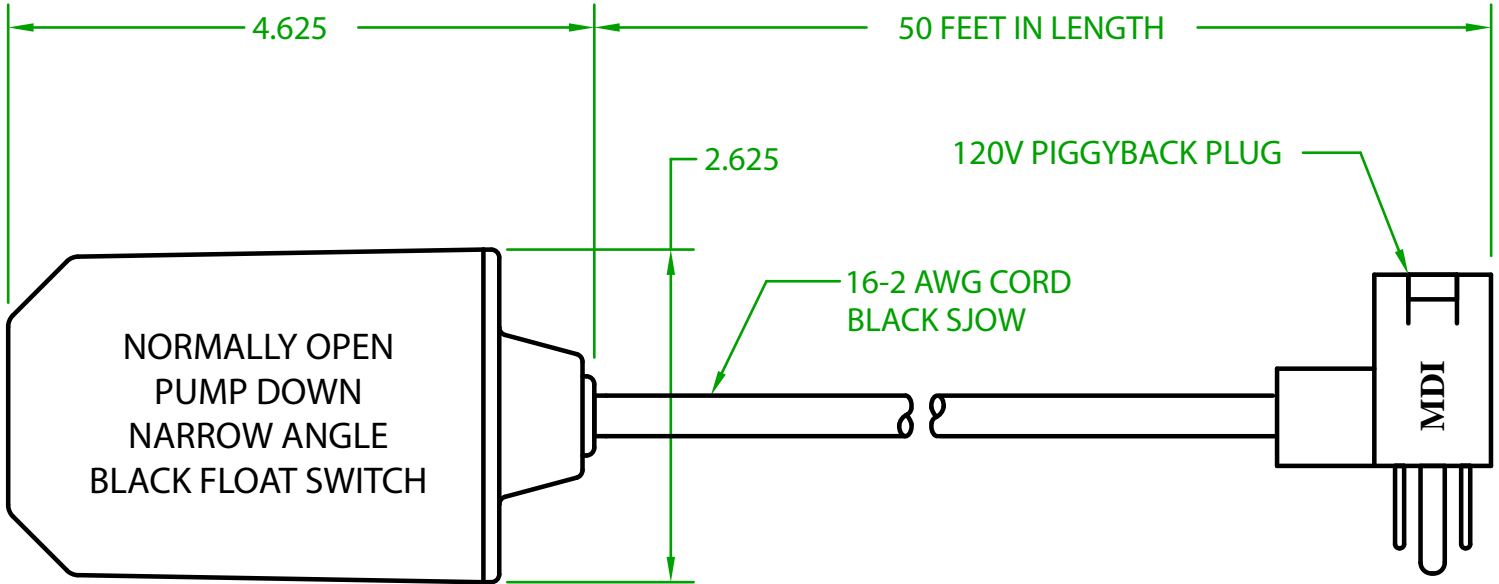

MERCURY DISPLACEMENT INDUSTRIES, INC.

Post Office Box 710 - U.S. 12 East - Edwardsburg, Michigan 49112-0710

Phone (269) 663-8574 - Fax (269) 663-2924

(800) 634-4077

PF2OW50F1 MECHANICAL FLOAT

OPERATING ANGLE: CONTACTS CLOSE @ 25° (OR BEFORE) ABOVE HORIZONTAL
CONTACTS OPEN @ HORIZONTAL