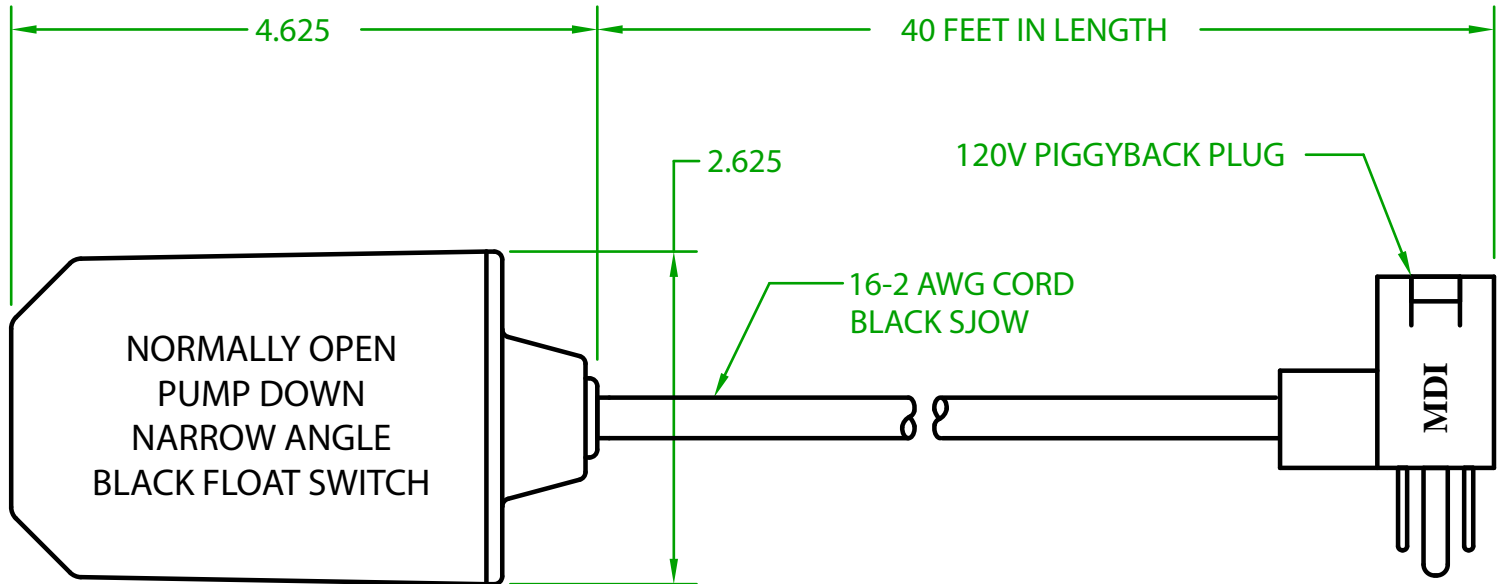

## PF2OW40F1 MECHANICAL FLOAT

OPERATING ANGLE: CONTACTS CLOSE @ 25° (OR BEFORE) ABOVE HORIZONTAL  
CONTACTS OPEN @ HORIZONTAL

ELECTRICAL RATINGS: 1/2 H.P. @ 120/240 VAC  
13 AMPS @ 120/240 VAC 58.8 LRA

FLOAT MATERIAL: A.B.S.