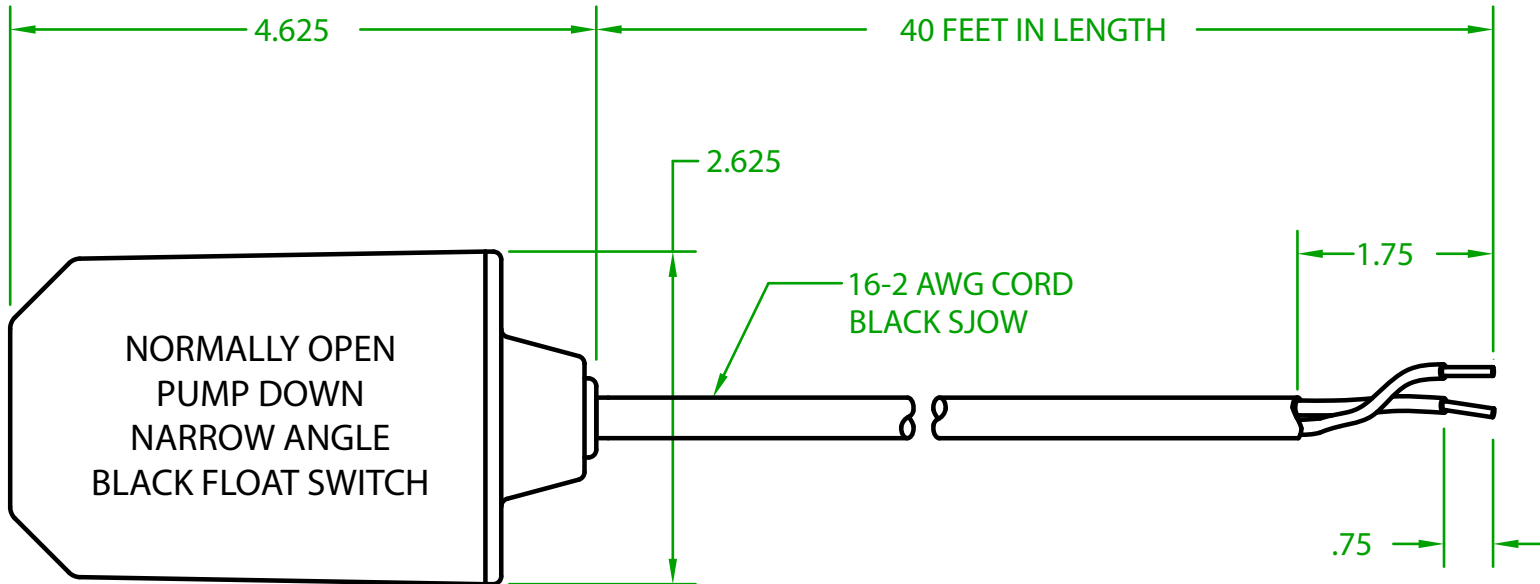

MERCURY DISPLACEMENT INDUSTRIES, INC.

Post Office Box 710 - U.S. 12 East - Edwardsburg, Michigan 49112-0710

Phone (269) 663-8574 - Fax (269) 663-2924

(800) 634-4077

PF2OW4000 MECHANICAL FLOAT

OPERATING ANGLE: CONTACTS CLOSE @ 25° (OR BEFORE) ABOVE HORIZONTAL
CONTACTS OPEN @ HORIZONTAL