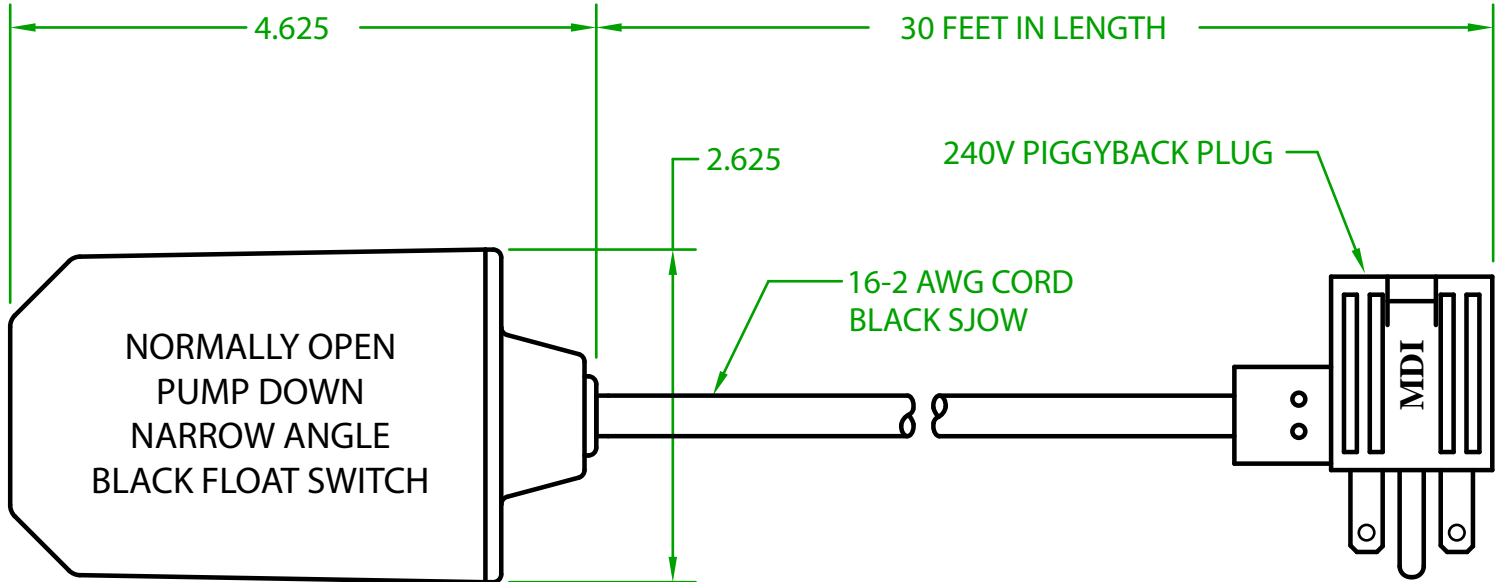

MERCURY DISPLACEMENT INDUSTRIES, INC.

Post Office Box 710 - U.S. 12 East - Edwardsburg, Michigan 49112-0710

Phone (269) 663-8574 - Fax (269) 663-2924

(800) 634-4077

PF2OW30F2 MECHANICAL FLOAT

OPERATING ANGLE: CONTACTS CLOSE @ 25° (OR BEFORE) ABOVE HORIZONTAL
CONTACTS OPEN @ HORIZONTAL