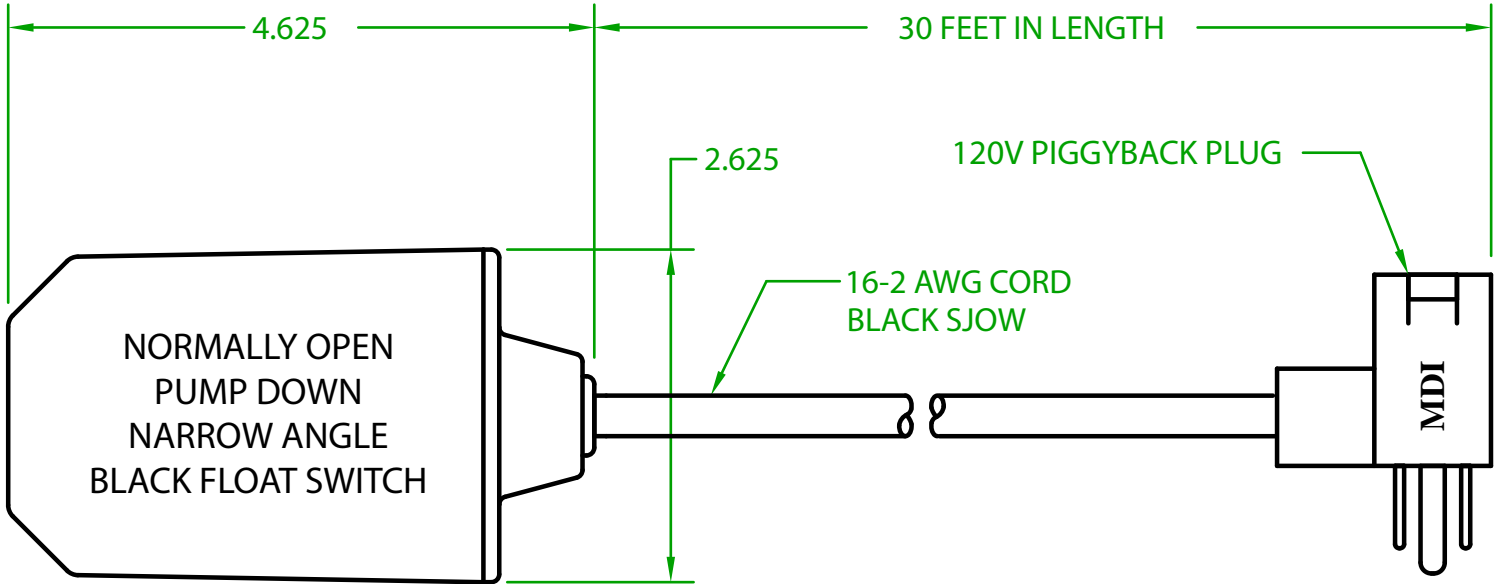

MERCURY DISPLACEMENT INDUSTRIES, INC.

Post Office Box 710 - U.S. 12 East - Edwardsburg, Michigan 49112-0710

Phone (269) 663-8574 - Fax (269) 663-2924

(800) 634-4077

PF2OW30F1 MECHANICAL FLOAT

OPERATING ANGLE: CONTACTS CLOSE @ 25° (OR BEFORE) ABOVE HORIZONTAL
CONTACTS OPEN @ HORIZONTAL