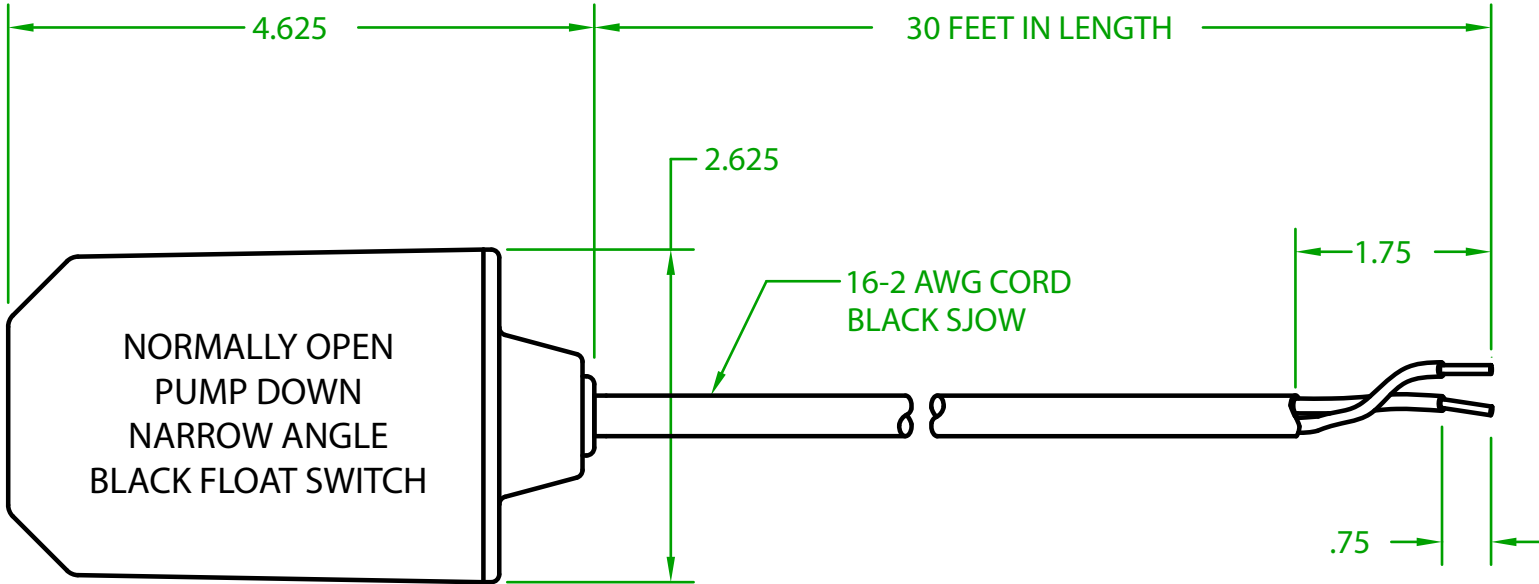

MERCURY DISPLACEMENT INDUSTRIES, INC.

Post Office Box 710 - U.S. 12 East - Edwardsburg, Michigan 49112-0710

Phone (269) 663-8574 - Fax (269) 663-2924

(800) 634-4077

PF2OW3000 MECHANICAL FLOAT

OPERATING ANGLE: CONTACTS CLOSE @ 25° (OR BEFORE) ABOVE HORIZONTAL
CONTACTS OPEN @ HORIZONTAL