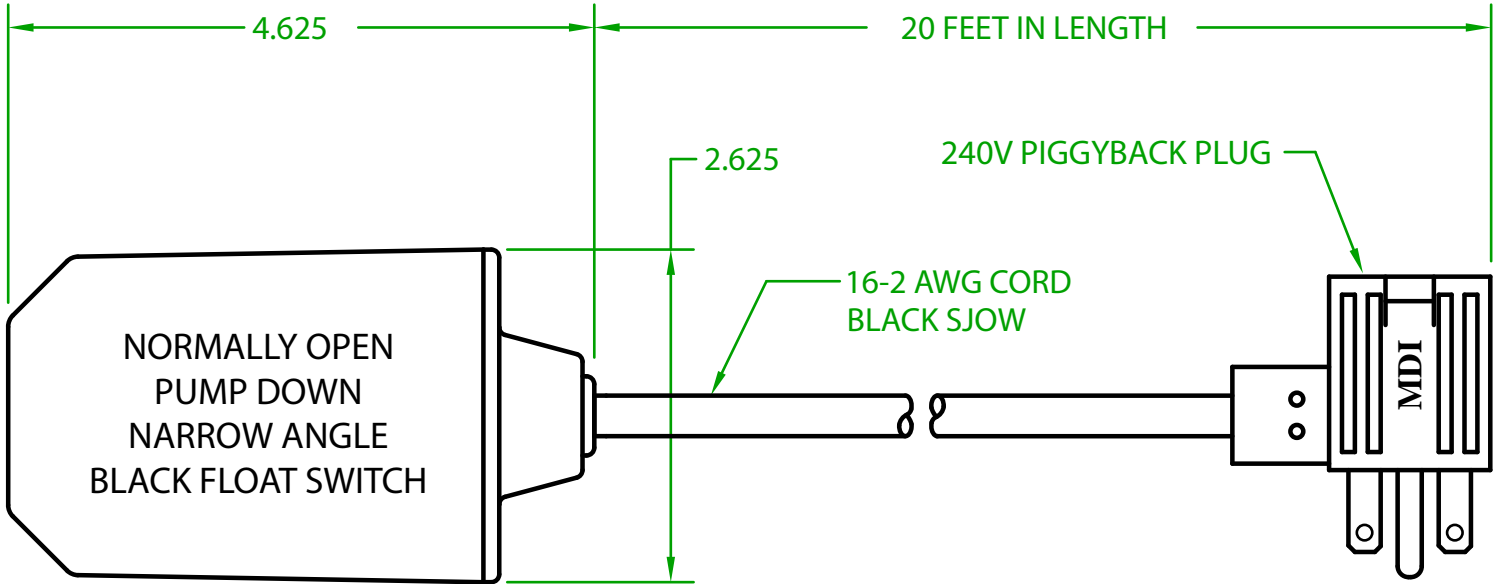

## PF2OW20F2 MECHANICAL FLOAT

OPERATING ANGLE: CONTACTS CLOSE @ 25° (OR BEFORE) ABOVE HORIZONTAL  
CONTACTS OPEN @ HORIZONTAL

ELECTRICAL RATINGS: 1/2 H.P. @ 120/240 VAC  
13 AMPS @ 120/240 VAC 58.8 LRA

FLOAT MATERIAL: A.B.S.