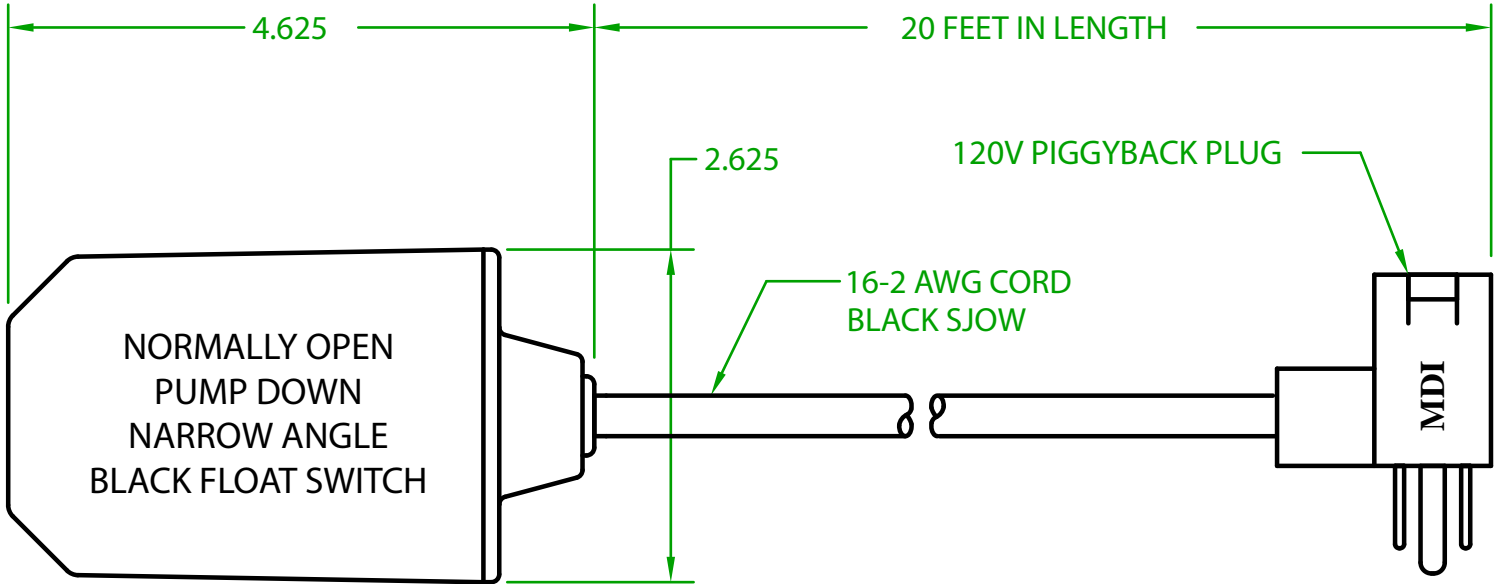

MERCURY DISPLACEMENT INDUSTRIES, INC.

Post Office Box 710 - U.S. 12 East - Edwardsburg, Michigan 49112-0710

Phone (269) 663-8574 - Fax (269) 663-2924

(800) 634-4077

PF2OW20F1 MECHANICAL FLOAT

OPERATING ANGLE: CONTACTS CLOSE @ 25° (OR BEFORE) ABOVE HORIZONTAL
CONTACTS OPEN @ HORIZONTAL