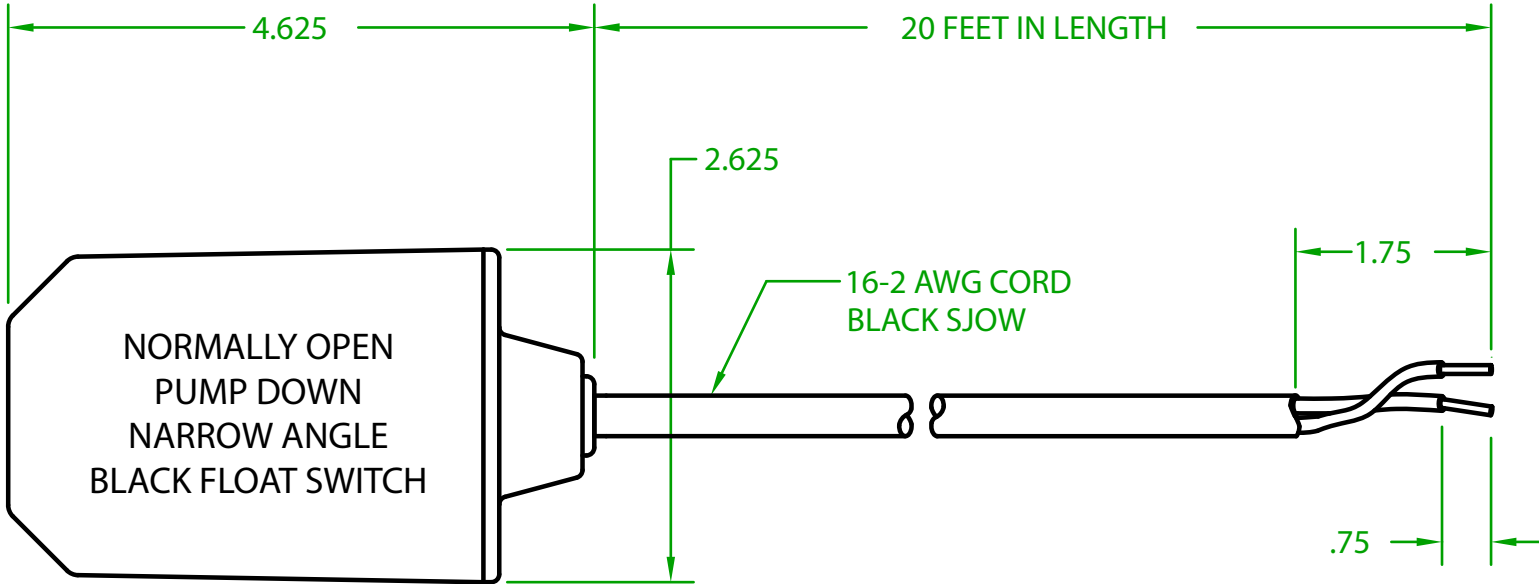

MERCURY DISPLACEMENT INDUSTRIES, INC.

Post Office Box 710 - U.S. 12 East - Edwardsburg, Michigan 49112-0710

Phone (269) 663-8574 - Fax (269) 663-2924

(800) 634-4077

PF2OW2000 MECHANICAL FLOAT

OPERATING ANGLE: CONTACTS CLOSE @ 25° (OR BEFORE) ABOVE HORIZONTAL
CONTACTS OPEN @ HORIZONTAL

ELECTRICAL RATINGS: 1/2 H.P. @ 120/240 VAC
13 AMPS @ 120/240 VAC 58.8 LRA

FLOAT MATERIAL: A.B.S.

J.J.S. April 29, 2020

Contactors - Relays - Switches

<http://www.mdious.com>