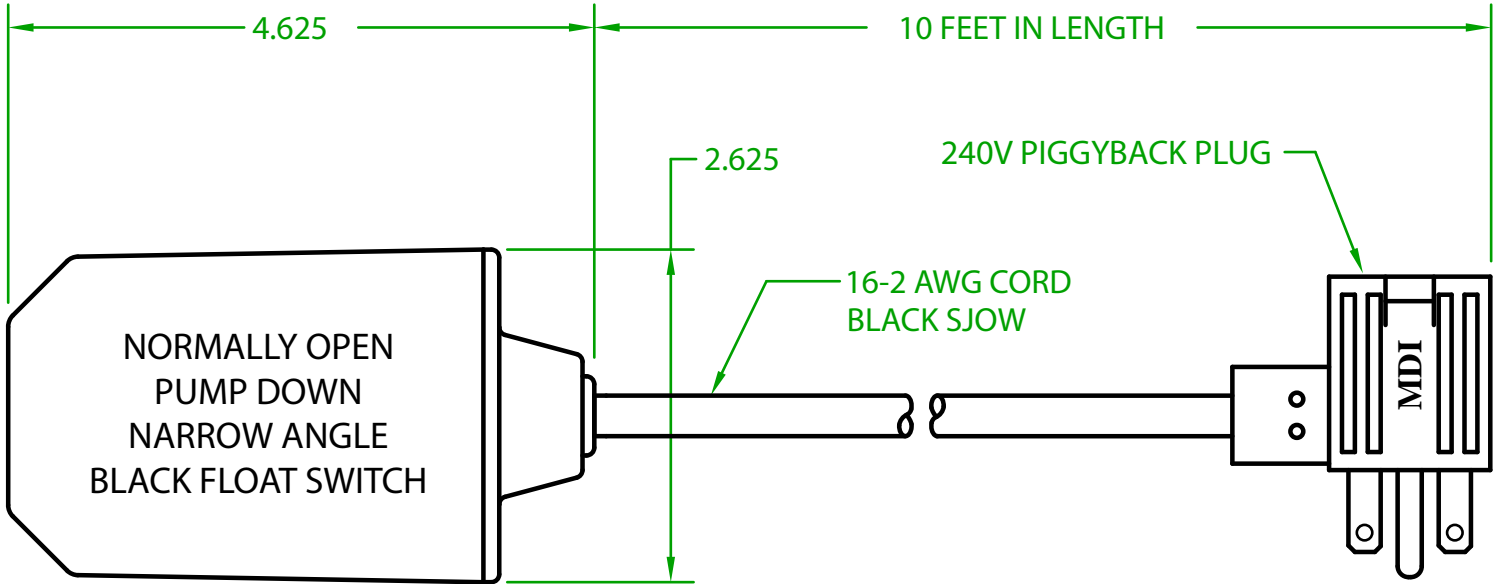

## PF2OW10F2 MECHANICAL FLOAT

OPERATING ANGLE: CONTACTS CLOSE @ 25° (OR BEFORE) ABOVE HORIZONTAL  
CONTACTS OPEN @ HORIZONTAL

ELECTRICAL RATINGS: 1/2 H.P. @ 120/240 VAC  
13 AMPS @ 120/240 VAC 58.8 LRA

FLOAT MATERIAL: A.B.S.