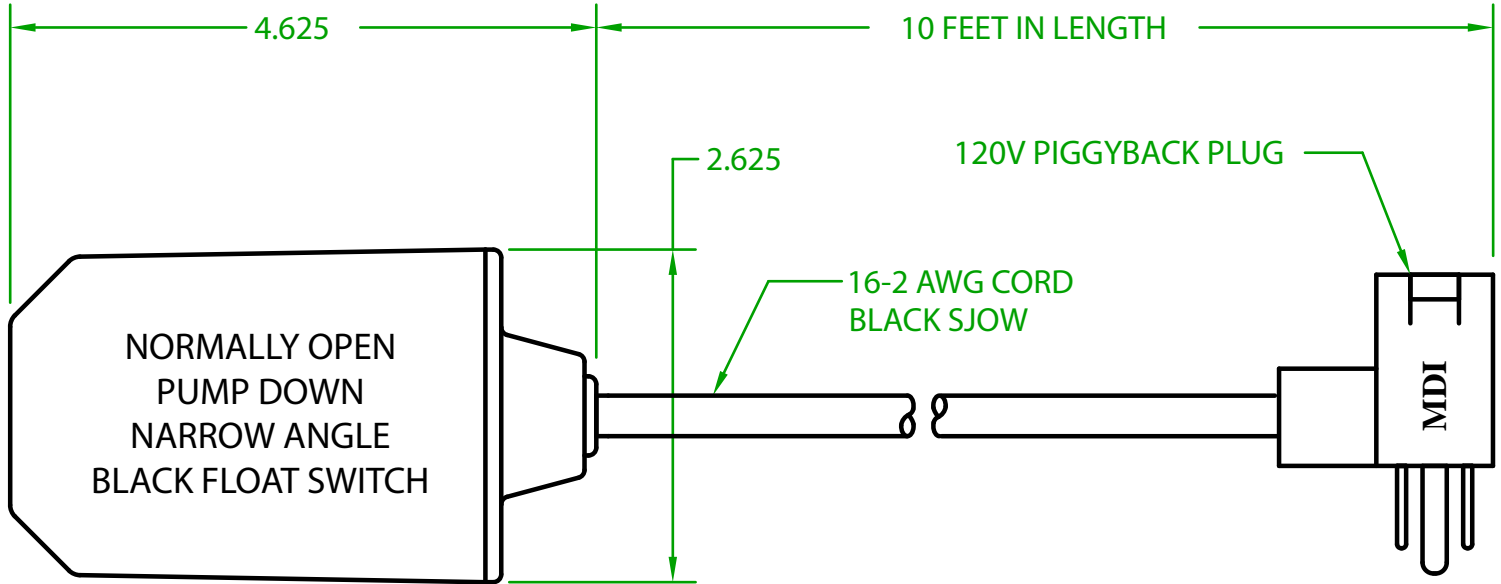

## PF2OW10F1 MECHANICAL FLOAT

OPERATING ANGLE: CONTACTS CLOSE @ 25° (OR BEFORE) ABOVE HORIZONTAL  
CONTACTS OPEN @ HORIZONTAL

ELECTRICAL RATINGS: 1/2 H.P. @ 120/240 VAC  
13 AMPS @ 120/240 VAC 58.8 LRA

FLOAT MATERIAL: A.B.S.