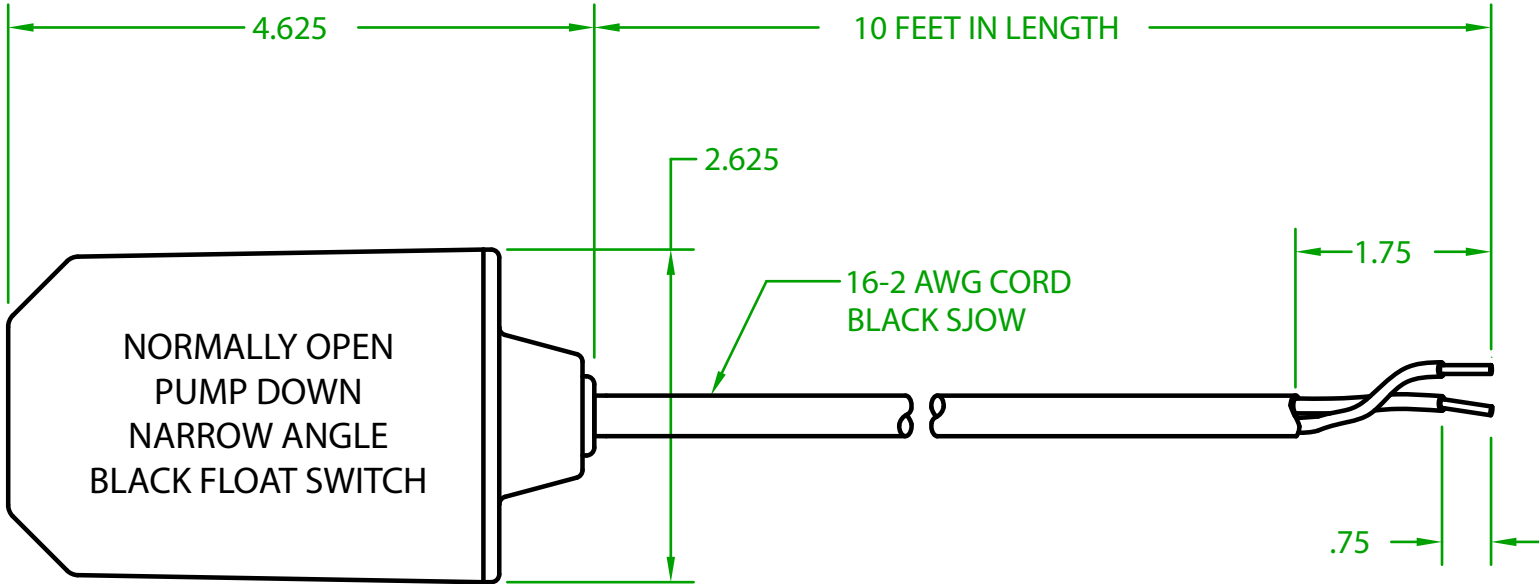

## PF2OW1000 MECHANICAL FLOAT

OPERATING ANGLE: CONTACTS CLOSE @ 25° (OR BEFORE) ABOVE HORIZONTAL  
CONTACTS OPEN @ HORIZONTAL

ELECTRICAL RATINGS: 1/2 H.P. @ 120/240 VAC  
13 AMPS @ 120/240 VAC 58.8 LRA

FLOAT MATERIAL: A.B.S.