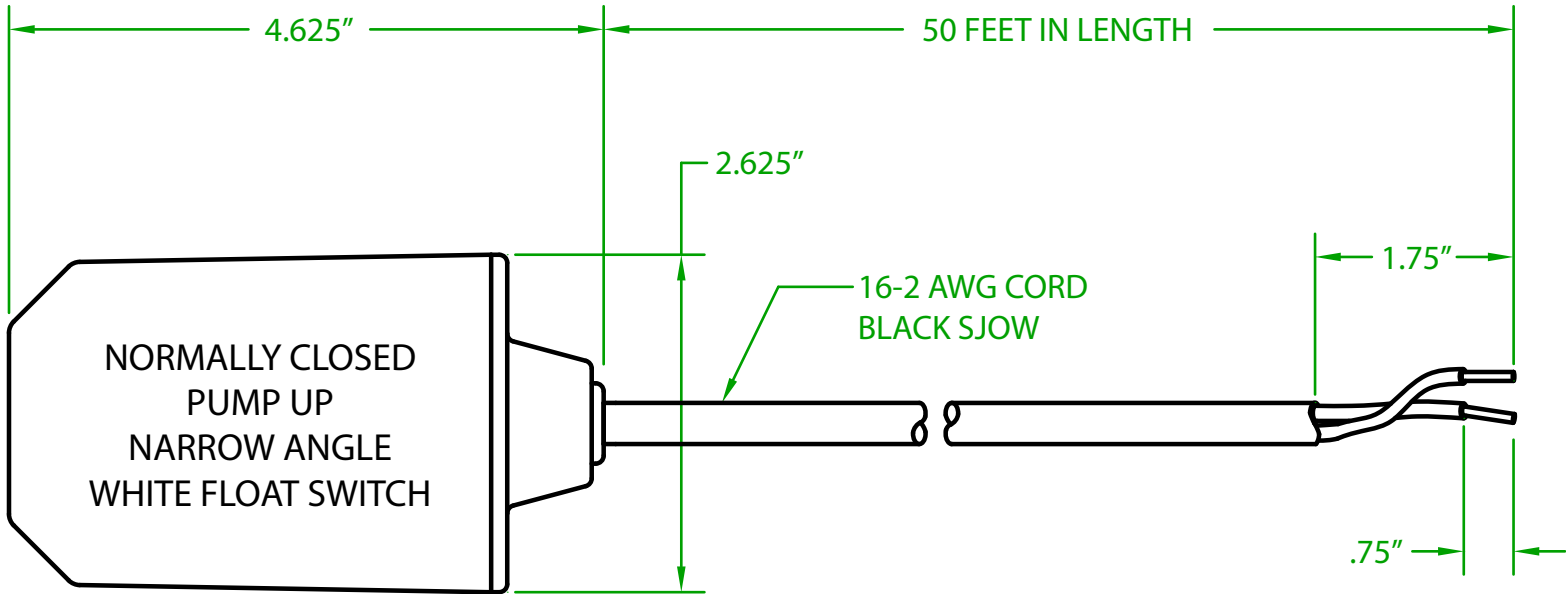

## NW2CW5000 MECHANICAL SWITCH

OPERATING ANGLE: CONTACTS OPEN @ 25° ABOVE HORIZONTAL  
CONTACTS CLOSE @ 10° BELOW HORIZONTAL

ELECTRICAL RATINGS: 1/4 H.P. @ 120/240 VAC  
10 AMPS @ 120/240 VAC 34.8 LRA

FLOAT MATERIAL: A.B.S.