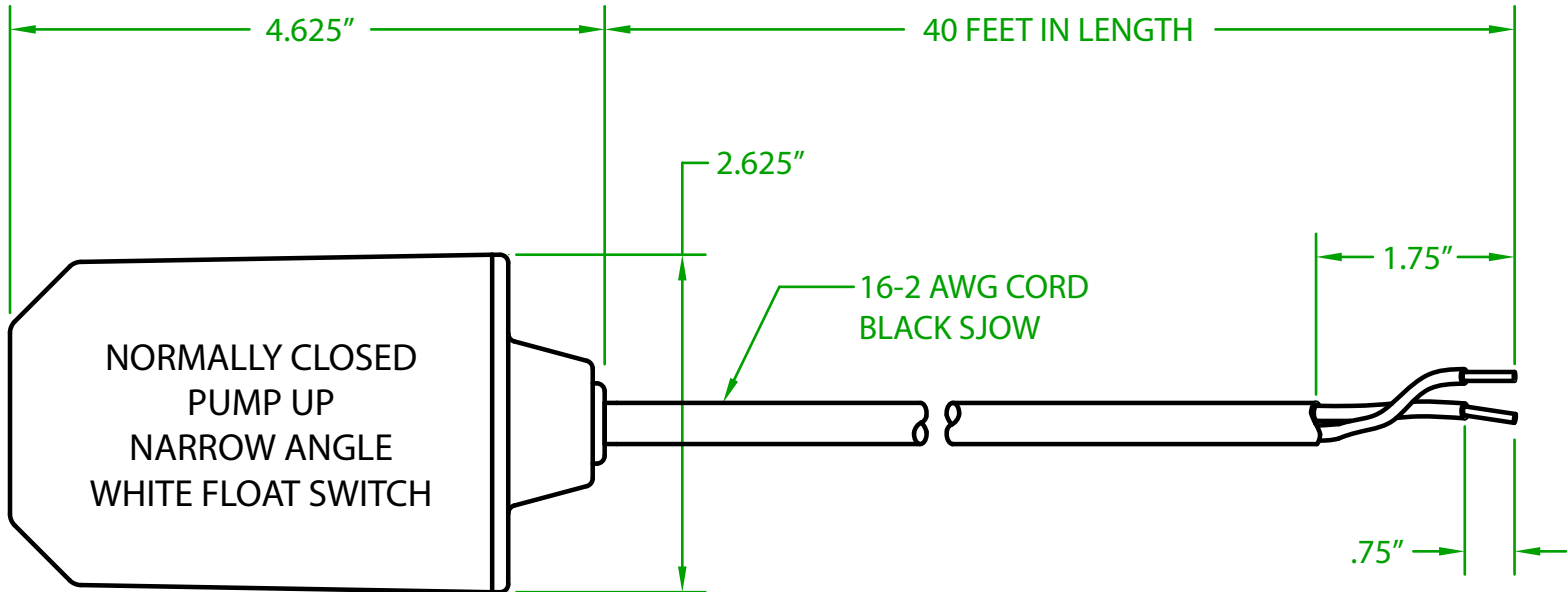

## NW2CW4000 MECHANICAL SWITCH

OPERATING ANGLE: CONTACTS OPEN @ 25° ABOVE HORIZONTAL  
CONTACTS CLOSE @ 10° BELOW HORIZONTAL

ELECTRICAL RATINGS: 1/4 H.P. @ 120/240 VAC  
10 AMPS @ 120/240 VAC 34.8 LRA

FLOAT MATERIAL: A.B.S.