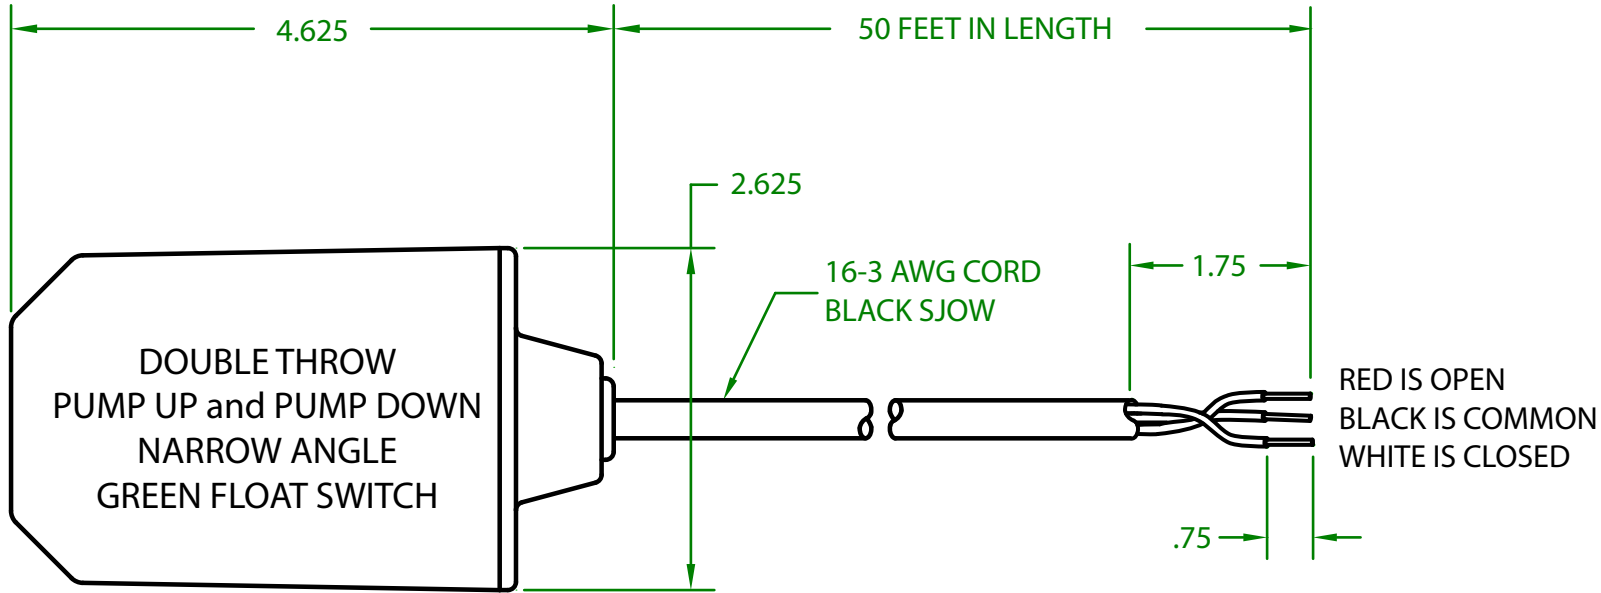

MERCURY DISPLACEMENT INDUSTRIES, INC.

Post Office Box 710 - U.S. 12 East - Edwardsburg, Michigan 49112-0710

Phone (269) 663-8574 - Fax (269) 663-2924

(800) 634-4077

NG2DW5000

MECHANICAL FLOAT

OPERATING ANGLE: SWITCHES @ 25° ABOVE AND 10° BELOW HORIZONTAL