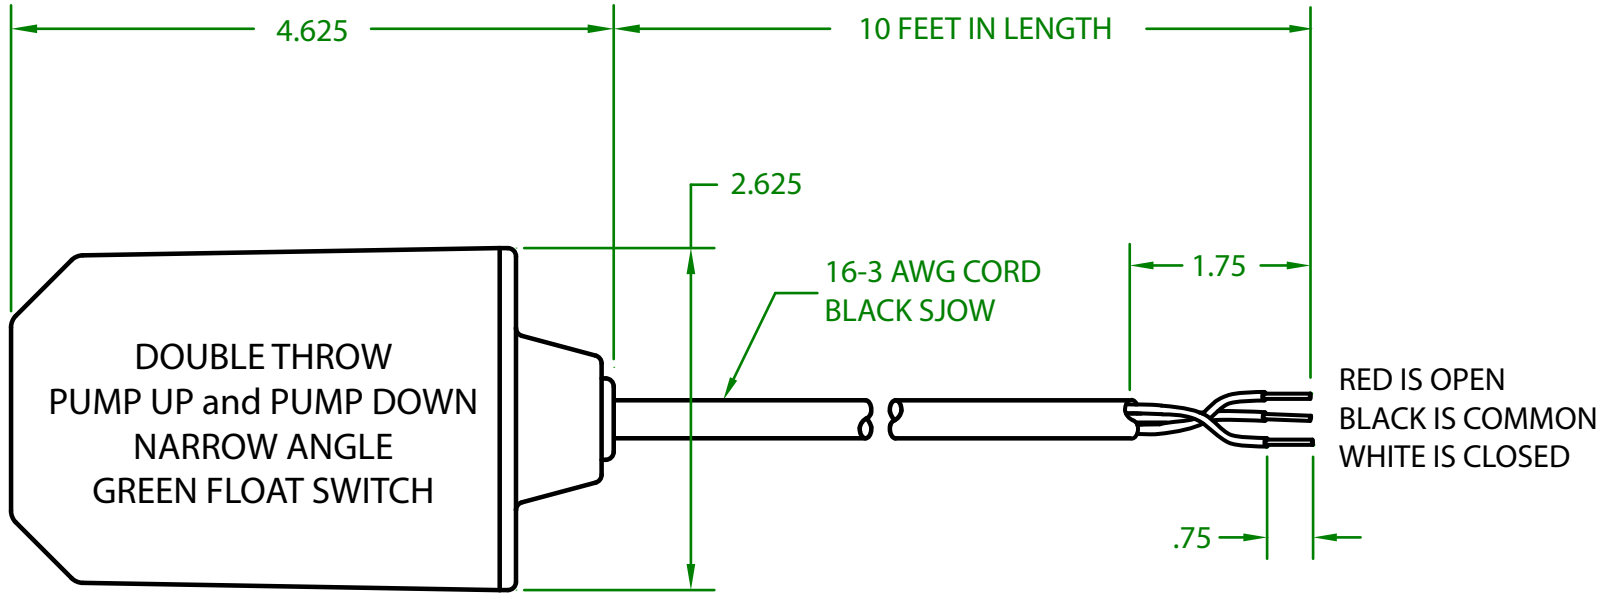

MERCURY DISPLACEMENT INDUSTRIES, INC.

Post Office Box 710 - U.S. 12 East - Edwardsburg, Michigan 49112-0710

Phone (269) 663-8574 - Fax (269) 663-2924

(800) 634-4077

NG2DW1000

MECHANICAL FLOAT

OPERATING ANGLE: SWITCHES @ 25° ABOVE AND 10° BELOW HORIZONTAL

ELECTRICAL RATINGS: 1/4 H.P. @ 120/240 VAC
10 AMPS @ 120/240 VAC 34.8 LRA

FLOAT MATERIAL: A.B.S.

J.J.S. April 16, 2020

Rev. 04-04-24

Contactors - Relays - Switches

<http://www.mdious.com>