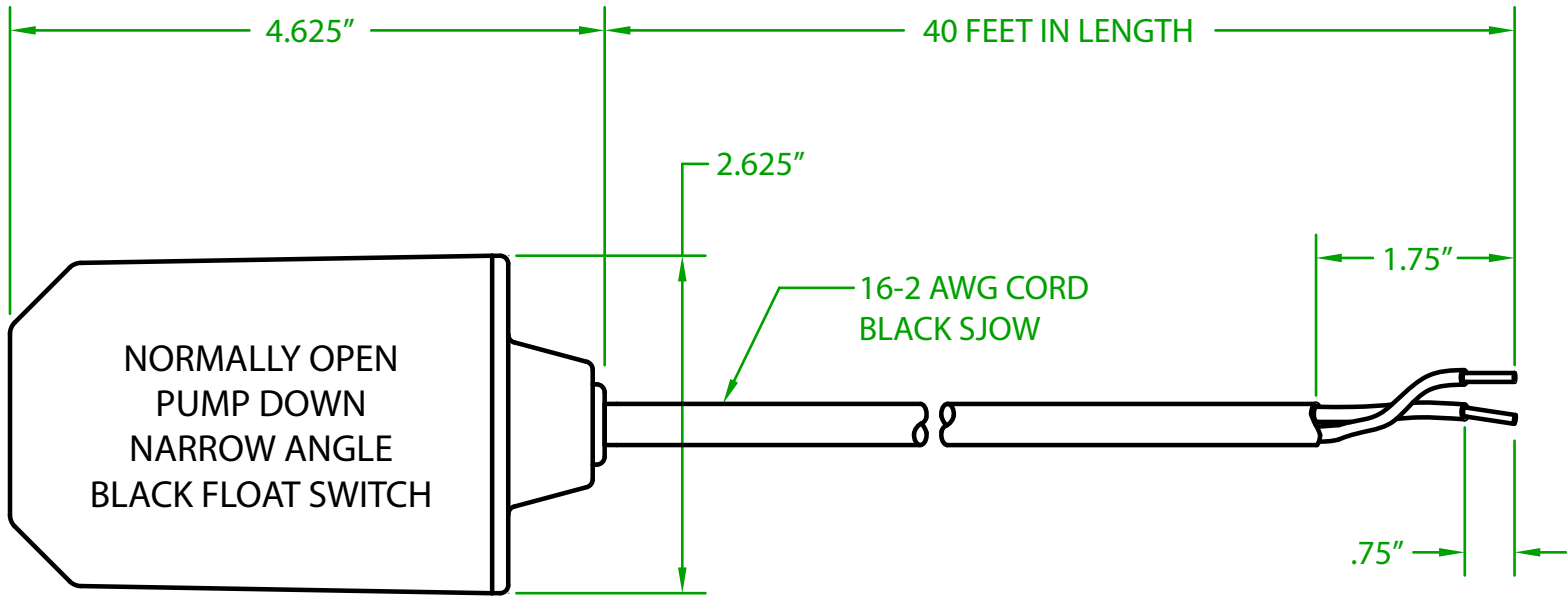

COMMONLY USED IN INTRINSICALLY SAFE APPS.

OPERATING ANGLE: CONTACTS CLOSED @ 25° ABOVE HORIZONTAL
CONTACTS OPEN @ 10° BELOW HORIZONTAL

ELECTRICAL RATINGS: 160 MICROAMPS TO 100 MILLIAMPS

FLOAT MATERIAL: A.B.S.