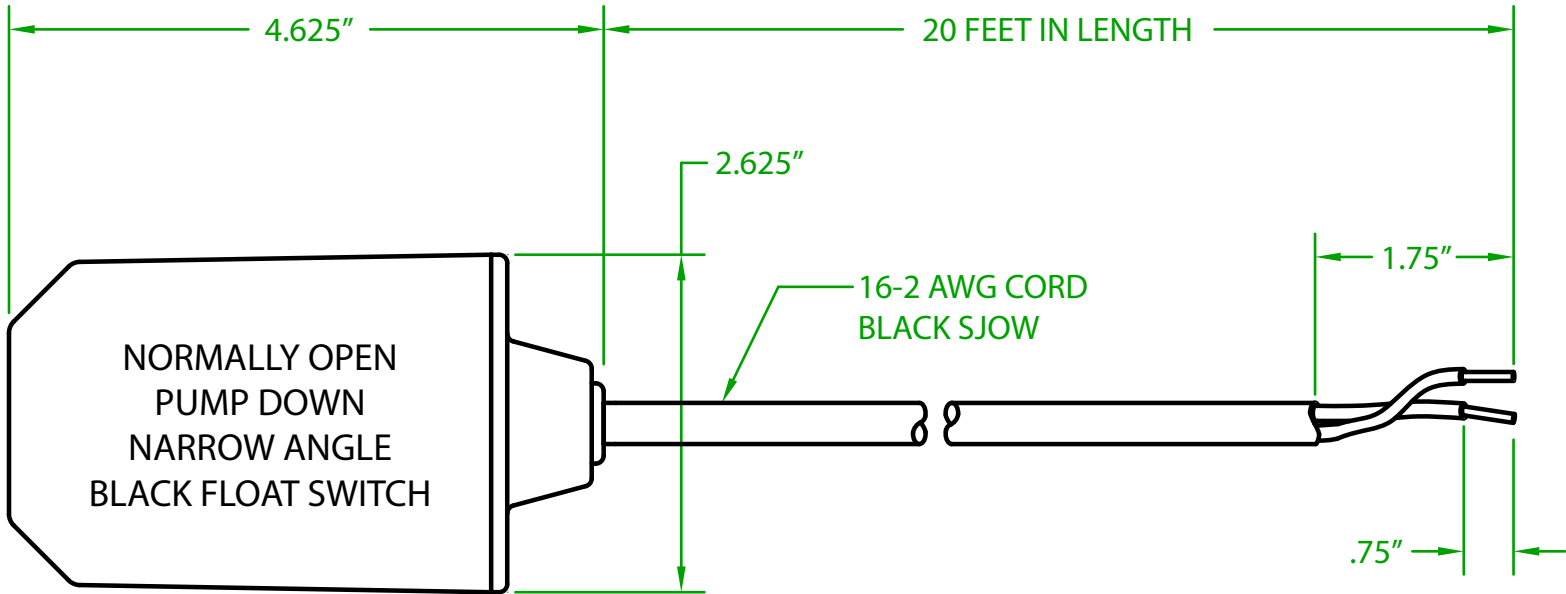

## NF2OW2000 MECHANICAL SWITCH

OPERATING ANGLE: CONTACTS CLOSED @ 25° ABOVE HORIZONTAL  
CONTACTS OPEN @ 10° BELOW HORIZONTAL

ELECTRICAL RATINGS: 1/4 H.P. @ 120/240 VAC  
10 AMPS @ 120/240 VAC 34.8 LRA

FLOAT MATERIAL: A.B.S.