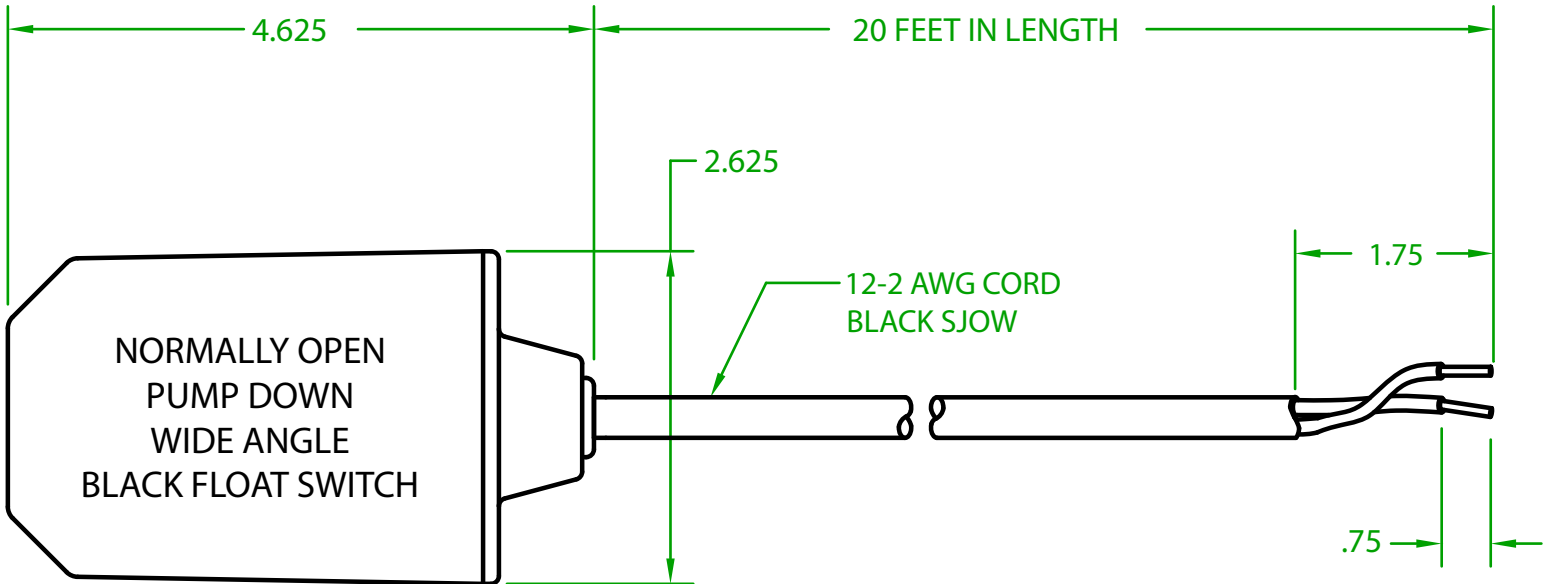

MERCURY DISPLACEMENT INDUSTRIES, INC.

Post Office Box 710 - U.S. 12 East - Edwardsburg, Michigan 49112-0710

Phone (269) 663-8574 - Fax (269) 663-2924

(800) 634-4077

LF2OP2000

MECHANICAL FLOAT

OPERATING ANGLE 90°: CONTACTS CLOSED @ 45° ABOVE HORIZONTAL
CONTACTS OPEN @ 45° BELOW HORIZONTAL