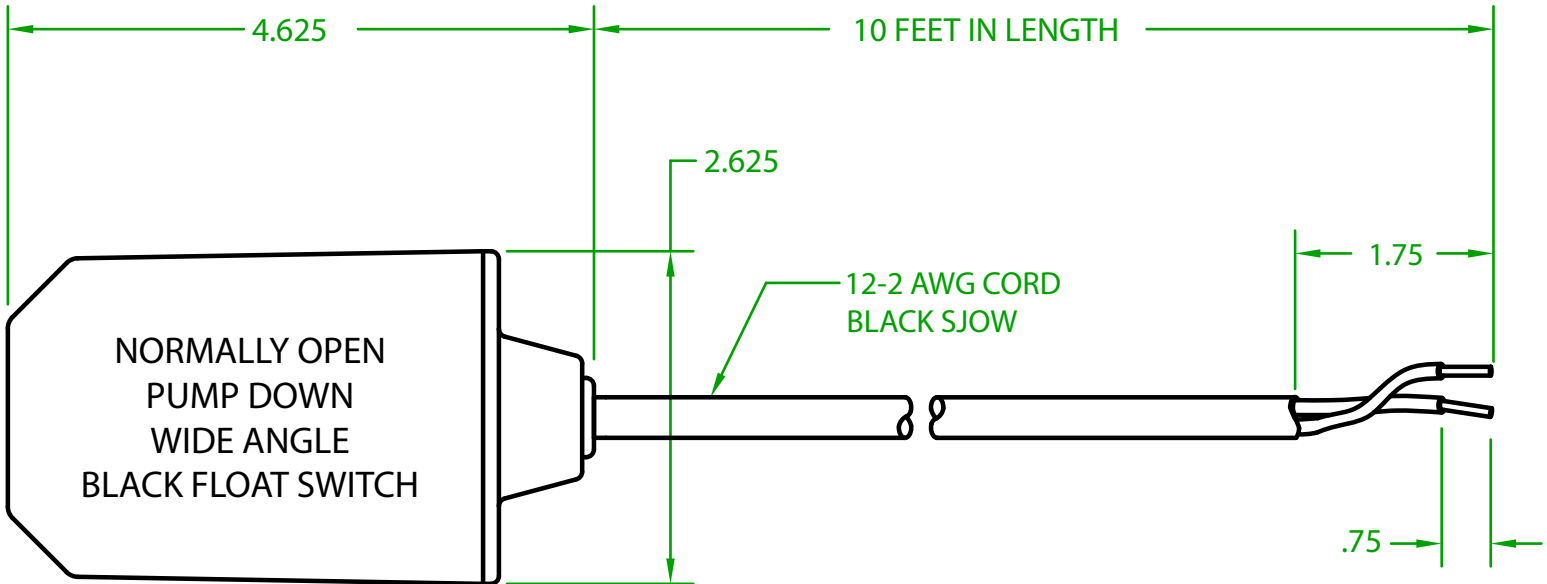

MERCURY DISPLACEMENT INDUSTRIES, INC.

Post Office Box 710 - U.S. 12 East - Edwardsburg, Michigan 49112-0710

Phone (269) 663-8574 - Fax (269) 663-2924

(800) 634-4077

LF2OP1000

MECHANICAL FLOAT

OPERATING ANGLE 90°: CONTACTS CLOSED @ 45° ABOVE HORIZONTAL
CONTACTS OPEN @ 45° BELOW HORIZONTAL