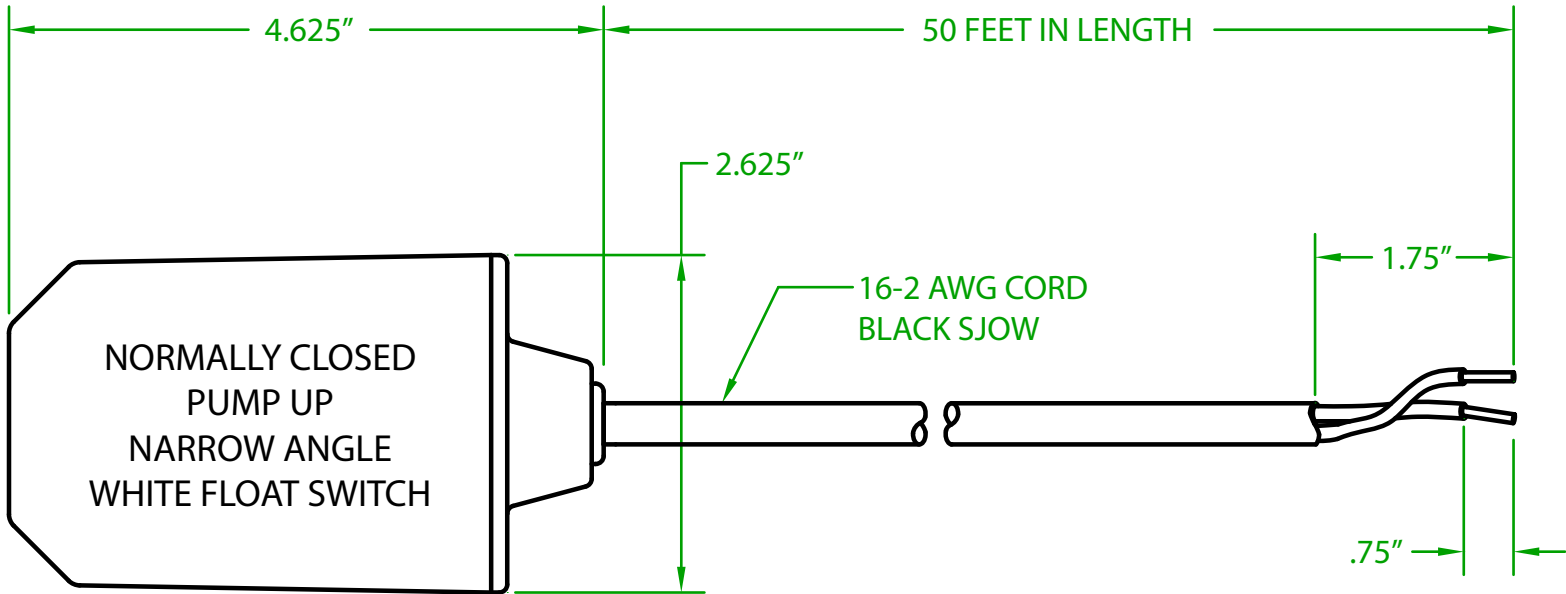

MERCURY DISPLACEMENT INDUSTRIES, INC.

Post Office Box 710 - U.S. 12 East - Edwardsburg, Michigan 49112-0710

Phone (269) 663-8574 - Fax (269) 663-2924

(800) 634-4077

KW2CW5000

MECHANICAL SWITCH

TETHERLESS/INTERNALLY WEIGHTED FLOAT SWITCH

OPERATING ANGLE: TETHERLESS/INTERNALLY WEIGHTED
CONTACTS OPEN @ 25° ABOVE HORIZONTAL
CONTACTS CLOSE @ 10° BELOW HORIZONTAL

SWITCHING DIFFERENTIAL: 3.50"

ELECTRICAL RATINGS: 1/4 H.P. @ 120/240 VAC
10 AMPS @ 120/240 VAC 34.8 LRA