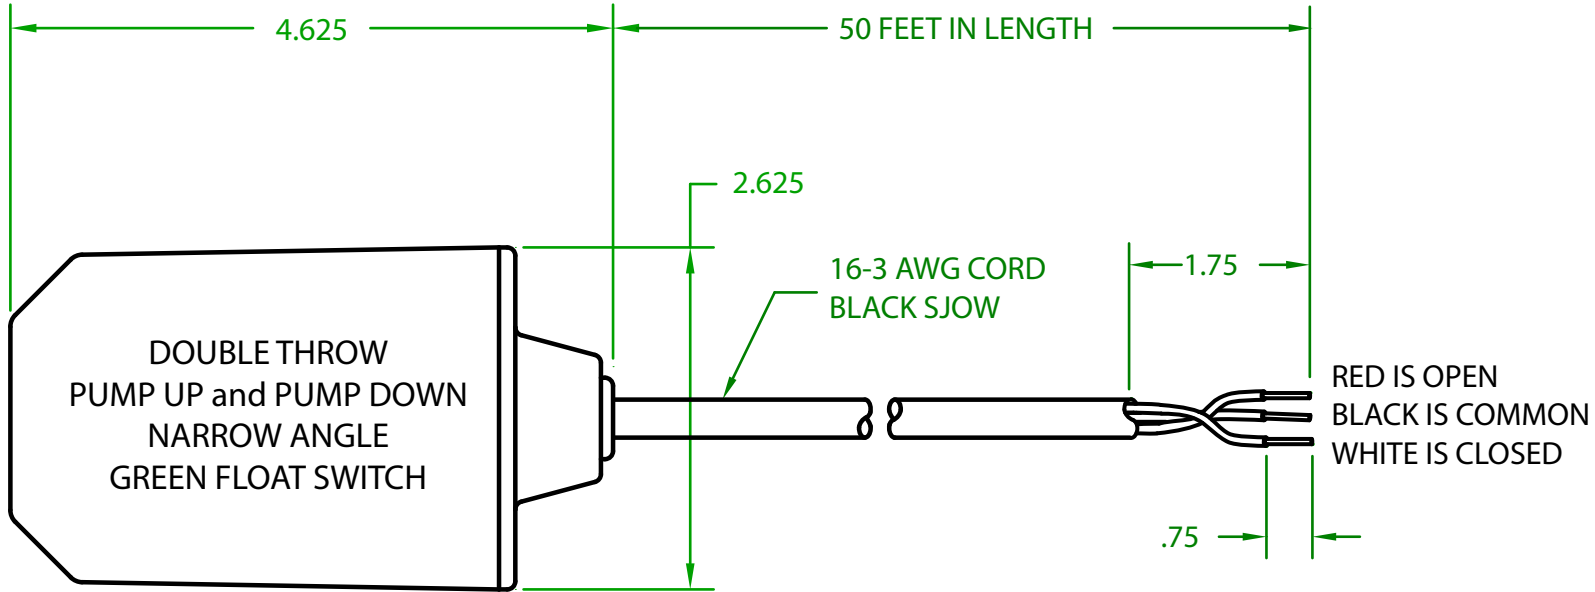

MERCURY DISPLACEMENT INDUSTRIES, INC.

Post Office Box 710 - U.S. 12 East - Edwardsburg, Michigan 49112-0710

Phone (269) 663-8574 - Fax (269) 663-2924

(800) 634-4077

KG2DW5000

MECHANICAL FLOAT

OPERATING ANGLE 90°: TETHERLESS/INTERNALLY WEIGHTED
SWITCHES @ 25° ABOVE AND 10° BELOW HORIZONTAL

ELECTRICAL RATINGS: 1/4 H.P. @ 120/240 VAC
10 AMPS @ 120/240 VAC 34.8 LRA

SWITCHING DIFFERENTIAL: 3-1/2"

FLOAT MATERIAL: A.B.S.

J.J.S. April 15, 2020

Rev. A 04-04-24

Contactors - Relays - Switches

<http://www.mdious.com>