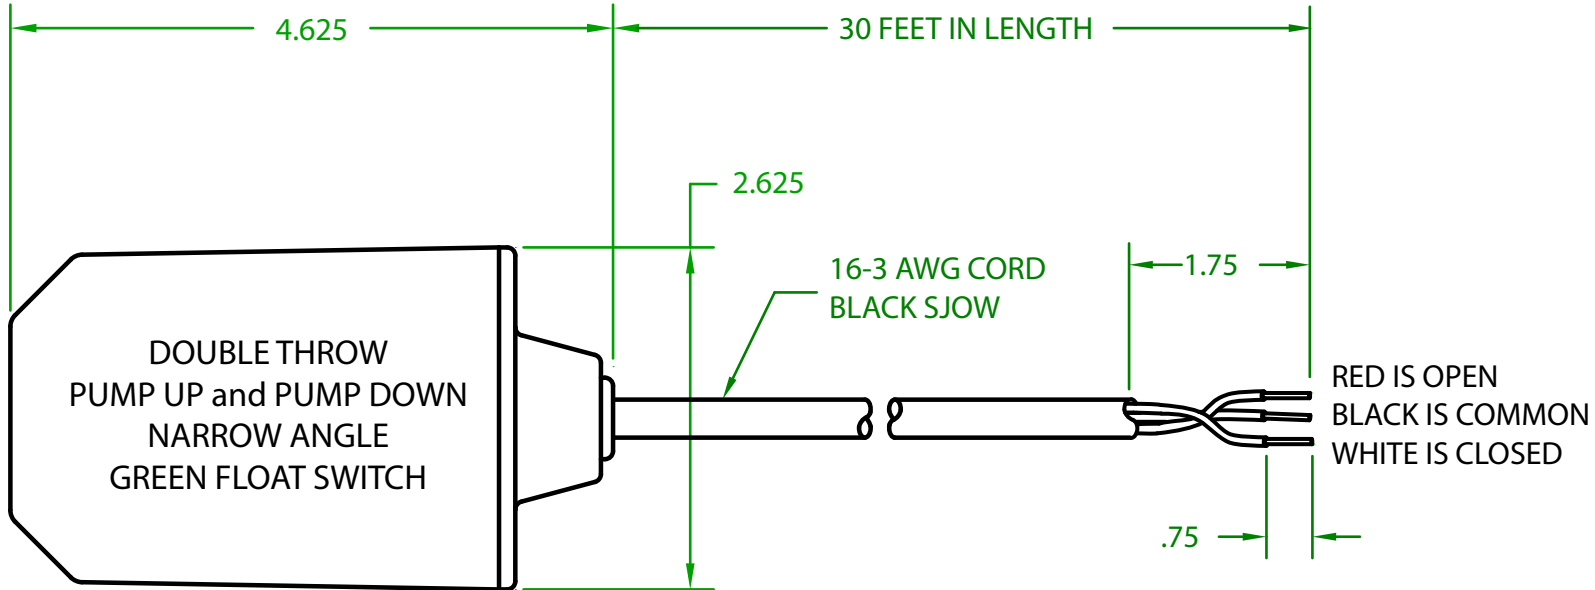

MERCURY DISPLACEMENT INDUSTRIES, INC.

Post Office Box 710 - U.S. 12 East - Edwardsburg, Michigan 49112-0710

Phone (269) 663-8574 - Fax (269) 663-2924

(800) 634-4077

KG2DW3000

MECHANICAL FLOAT

OPERATING ANGLE 90°: TETHERLESS/INTERNALLY WEIGHTED
SWITCHES @ 25° ABOVE AND 10° BELOW HORIZONTAL

ELECTRICAL RATINGS: 1/4 H.P. @ 120/240 VAC
10 AMPS @ 120/240 VAC 34.8 LRA

SWITCHING DIFFERENTIAL: 3-1/2"

FLOAT MATERIAL: A.B.S.

J.J.S. April 15, 2020

Rev. A 04-04-24

Contactors - Relays - Switches

<http://www.mdious.com>