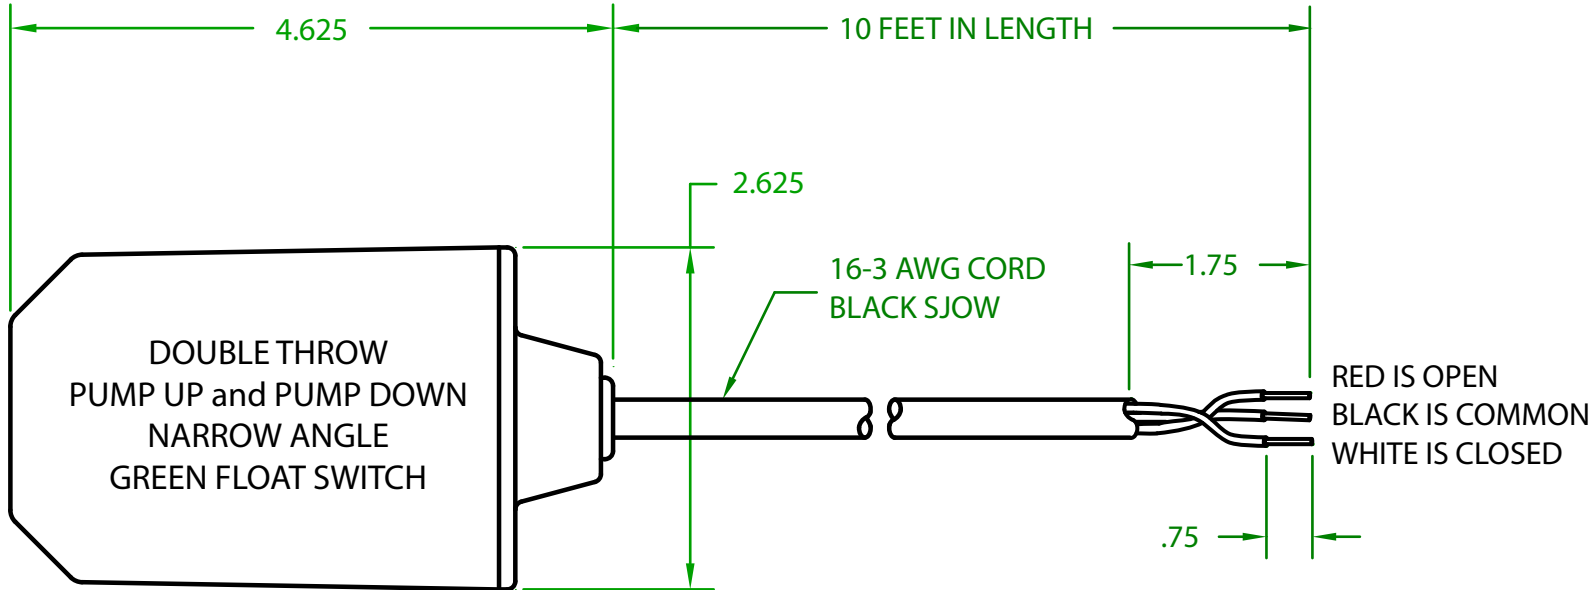

MERCURY DISPLACEMENT INDUSTRIES, INC.

Post Office Box 710 - U.S. 12 East - Edwardsburg, Michigan 49112-0710

Phone (269) 663-8574 - Fax (269) 663-2924

(800) 634-4077

KG2DW1000

MECHANICAL FLOAT

OPERATING ANGLE 90°: TETHERLESS/INTERNALLY WEIGHTED
SWITCHES @ 25° ABOVE AND 10° BELOW HORIZONTAL

ELECTRICAL RATINGS: 1/4 H.P. @ 120/240 VAC
10 AMPS @ 120/240 VAC 34.8 LRA

SWITCHING DIFFERENTIAL: 3-1/2"

FLOAT MATERIAL: A.B.S.

J.J.S. April 15, 2020

Rev. A 04-04-24

Contactors - Relays - Switches

<http://www.mdious.com>