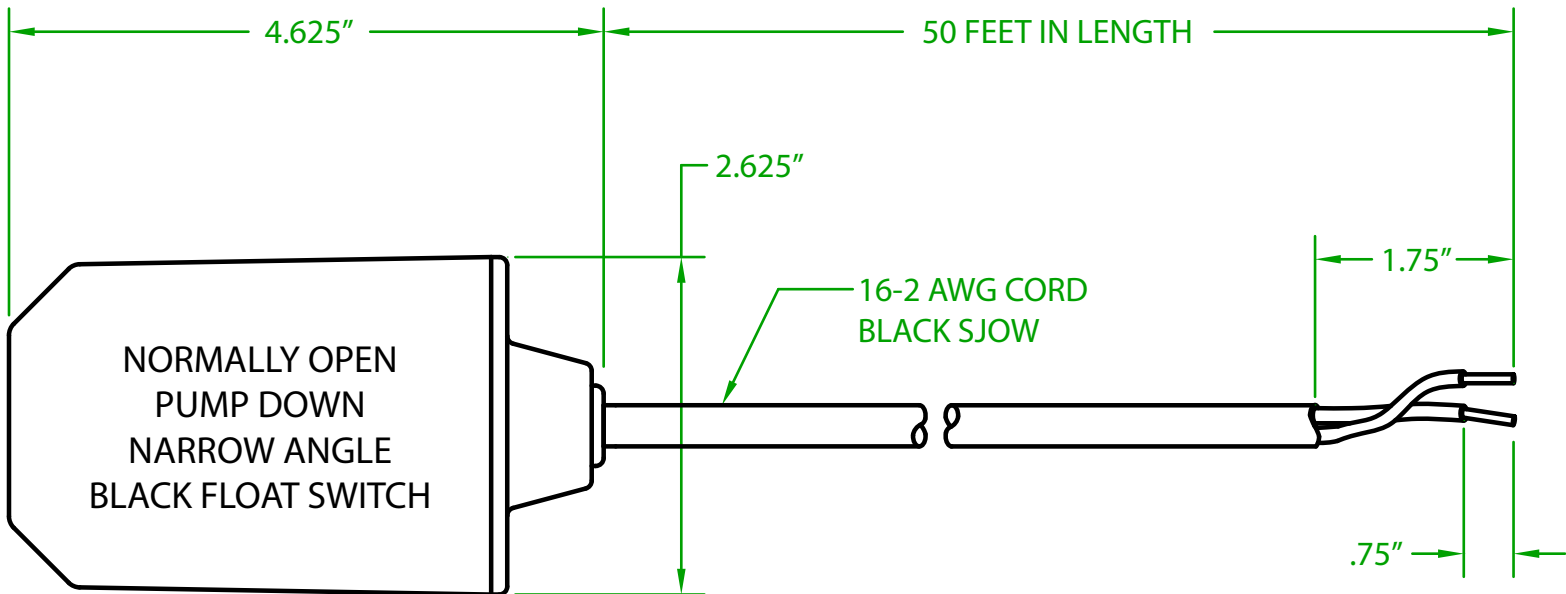

OPERATING ANGLE: TETHERLESS/INTERNALLY WEIGHTED
CONTACTS CLOSED @ 25° ABOVE HORIZONTAL
CONTACTS OPEN @ 10° BELOW HORIZONTAL

SWITCHING DIFFERENTIAL: 3.50"

ELECTRICAL RATINGS: 1/4 H.P. @ 120/240 VAC
10 AMPS @ 120/240 VAC 34.8 LRA