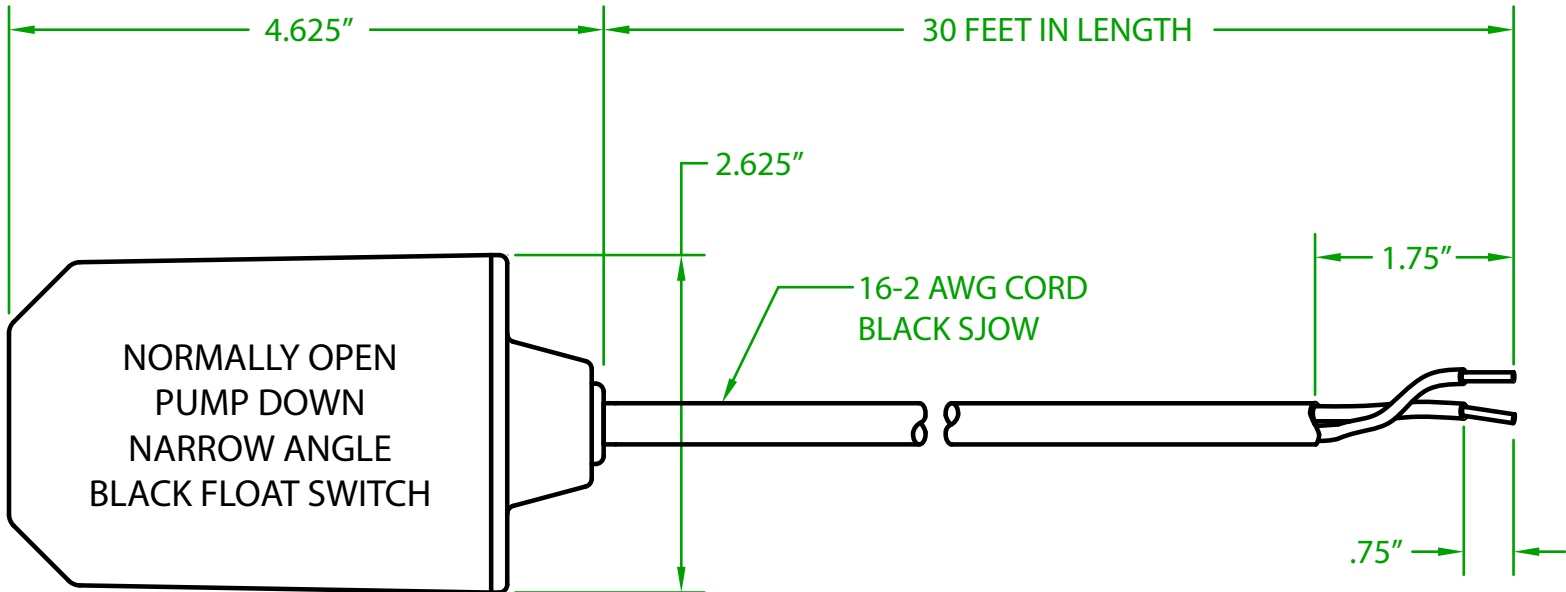

OPERATING ANGLE: TETHERLESS/INTERNALLY WEIGHTED
CONTACTS CLOSED @ 25° ABOVE HORIZONTAL
CONTACTS OPEN @ 10° BELOW HORIZONTAL

SWITCHING DIFFERENTIAL: 3.50"

ELECTRICAL RATINGS: 1/4 H.P. @ 120/240 VAC
10 AMPS @ 120/240 VAC 34.8 LRA