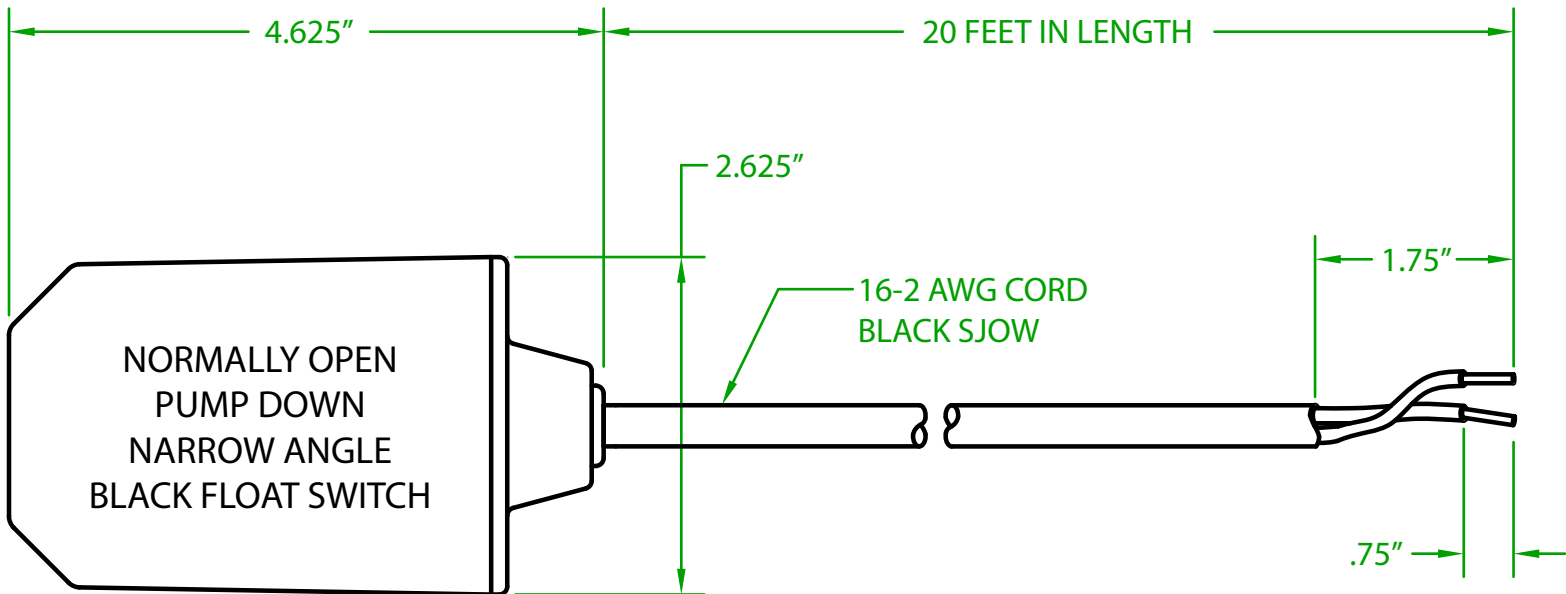

OPERATING ANGLE: TETHERLESS/INTERNALLY WEIGHTED
CONTACTS CLOSED @ 25° ABOVE HORIZONTAL
CONTACTS OPEN @ 10° BELOW HORIZONTAL

SWITCHING DIFFERENTIAL: 3.50"

ELECTRICAL RATINGS: 1/4 H.P. @ 120/240 VAC
10 AMPS @ 120/240 VAC 34.8 LRA