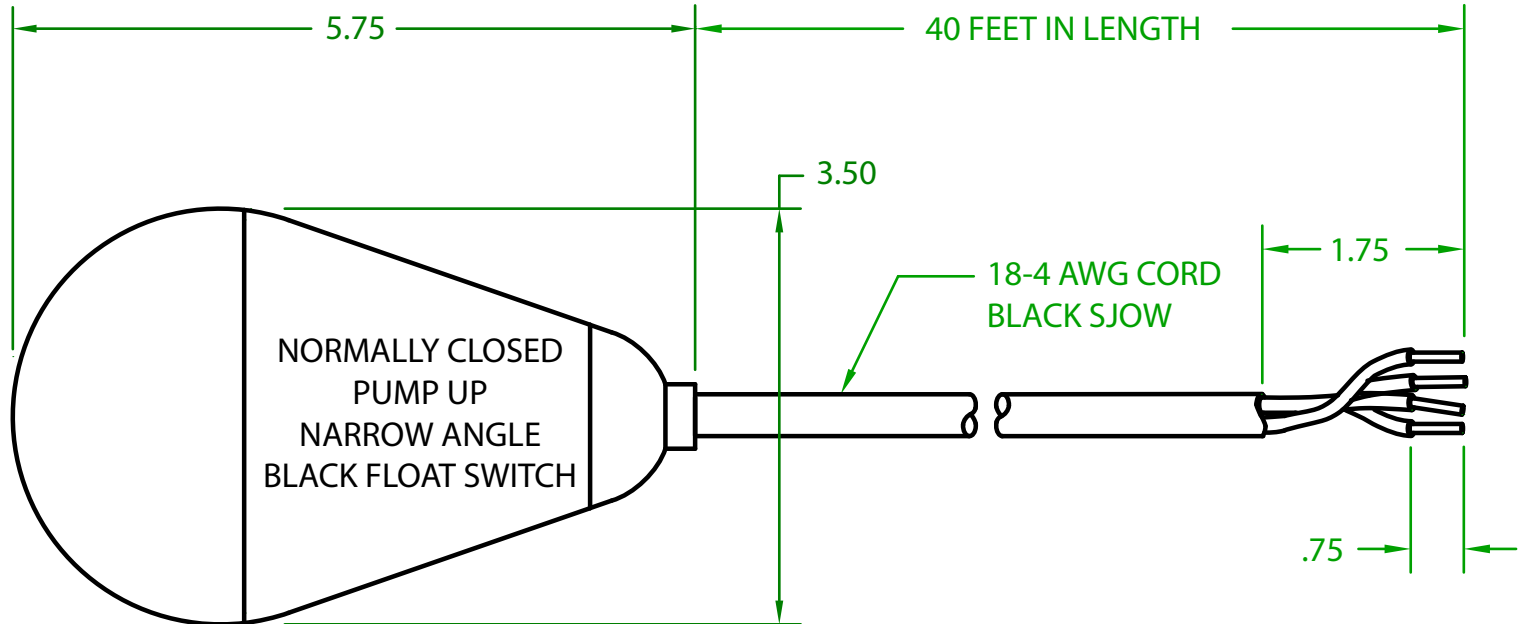

## JXF2BY4000

SMALL MECHANICAL FLOAT

DOUBLE POLE - SINGLE THROW (DPST)

OPERATING ANGLE: FLOAT HANGING DOWN CONTACTS ARE CLOSED  
CONTACTS OPEN @ 10° ABOVE HORIZONTAL  
CONTACTS CLOSED @ 5° BELOW HORIZONTAL