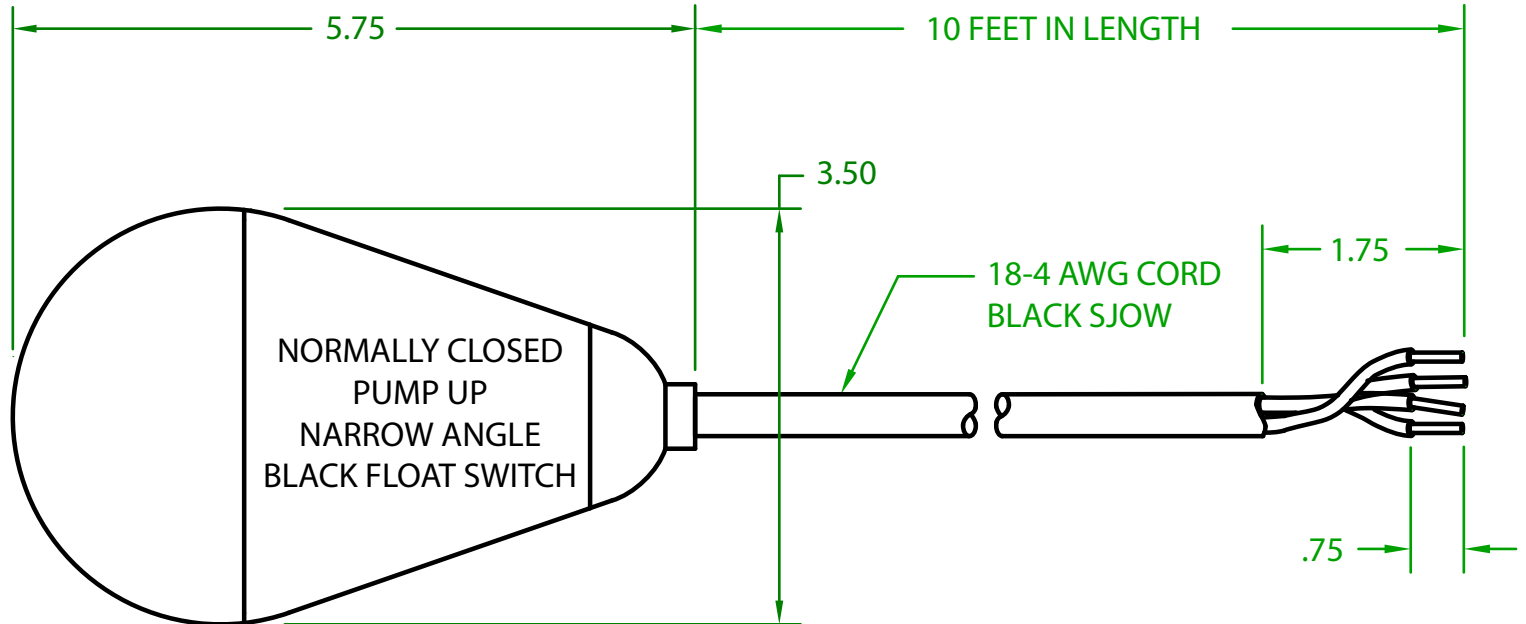

MERCURY DISPLACEMENT INDUSTRIES, INC.

Post Office Box 710 - U.S. 12 East - Edwardsburg, Michigan 49112-0710

Phone (269) 663-8574 - Fax (269) 663-2924

(800) 634-4077

JXF2BY1000

SMALL MECHANICAL FLOAT

DOUBLE POLE - SINGLE THROW (DPST)

OPERATING ANGLE: FLOAT HANGING DOWN CONTACTS ARE CLOSED
CONTACTS OPEN @ 10° ABOVE HORIZONTAL
CONTACTS CLOSED @ 5° BELOW HORIZONTAL

ELECTRICAL RATINGS: 5 AMPS @ 120/240 VAC
5 AMPS @ 30 VDC

FLOAT MATERIAL: A.B.S.