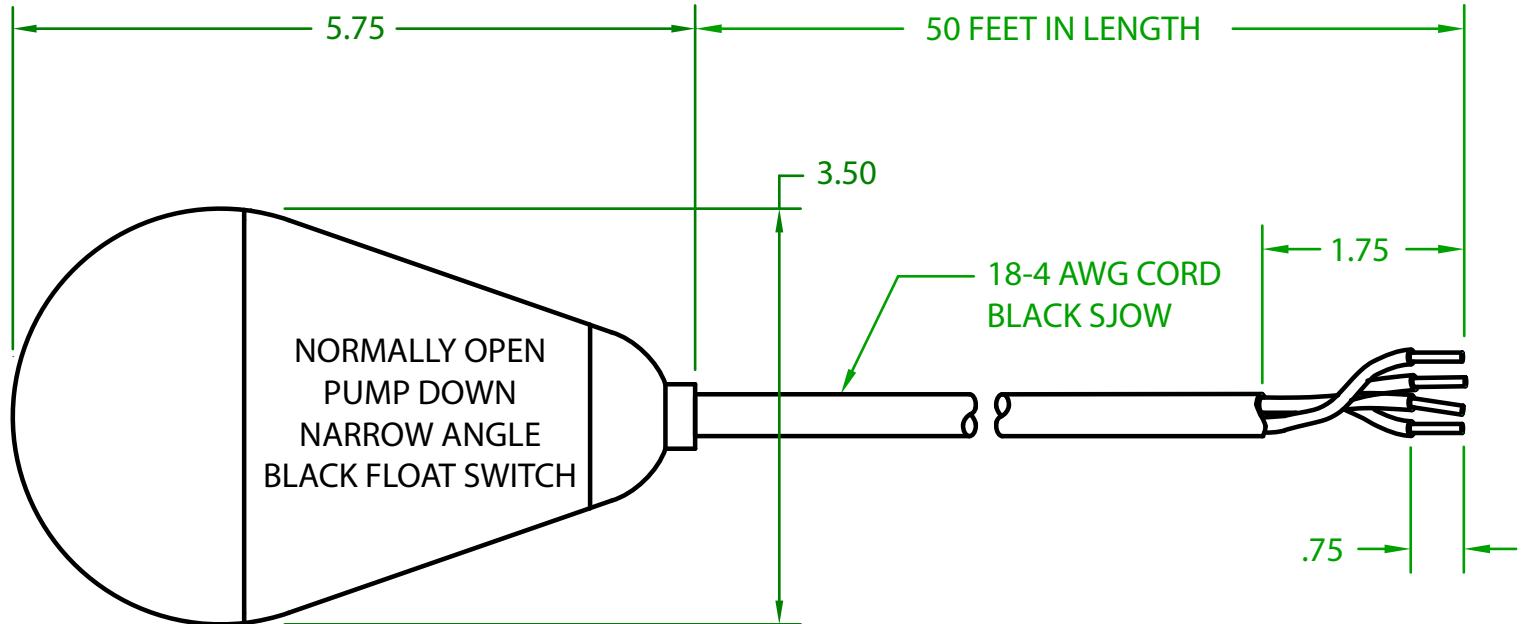

MERCURY DISPLACEMENT INDUSTRIES, INC.

Post Office Box 710 - U.S. 12 East - Edwardsburg, Michigan 49112-0710

Phone (269) 663-8574 - Fax (269) 663-2924

(800) 634-4077

JXF2AY5000

SMALL MECHANICAL FLOAT

DOUBLE POLE - SINGLE THROW (DPST)

OPERATING ANGLE: FLOAT HANGING DOWN CONTACTS ARE CLOSED
CONTACTS CLOSED @ 10° ABOVE HORIZONTAL
CONTACTS OPEN @ 5° BELOW HORIZONTAL

ELECTRICAL RATINGS: 5 AMPS @ 120/240 VAC
5 AMPS @ 30 VDC

FLOAT MATERIAL: A.B.S.