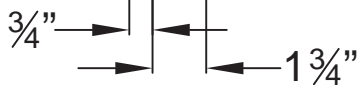

### STANDARD COLORS:

TOP FLOAT COLOR INDICATES VOLTAGE

BLUE FLOAT = 120 VAC

RED FLOAT = 240 VAC

BOTTOM FLOAT INDICATES ACTION

BLACK FLOAT = PUMP DOWN

(NORMALLY OPEN)

YELLOW FLOAT = PUMP UP

(NORMALLY CLOSED)

120 VAC PLUG

STANDARD  
SKIVE

BLACK WIRE: TO LINE VOLTAGE  
WHITE WIRE: TO NEUTRAL  
RED WIRE: TO PUMP

240 VAC PLUG

3 1/2" DIA.

Contactors - Relays - Switches