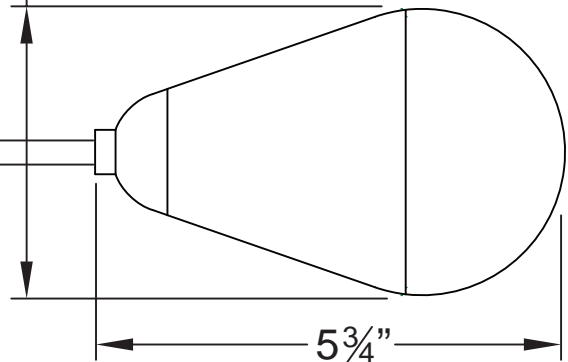

### STANDARD COLORS:

TOP FLOAT COLOR INDICATES VOLTAGE

BLUE FLOAT = 120 VAC

RED FLOAT = 240 VAC

BOTTOM FLOAT INDICATES ACTION

BLACK FLOAT = PUMP DOWN

(NORMALLY OPEN)

YELLOW FLOAT = PUMP UP

(NORMALLY CLOSED)

120 VAC PLUG

STANDARD  
SKIVE

BLACK WIRE: TO LINE VOLTAGE  
WHITE WIRE: TO NEUTRAL  
RED WIRE: TO PUMP

240 VAC PLUG

3 1/2" DIA.

Contactors - Relays - Switches