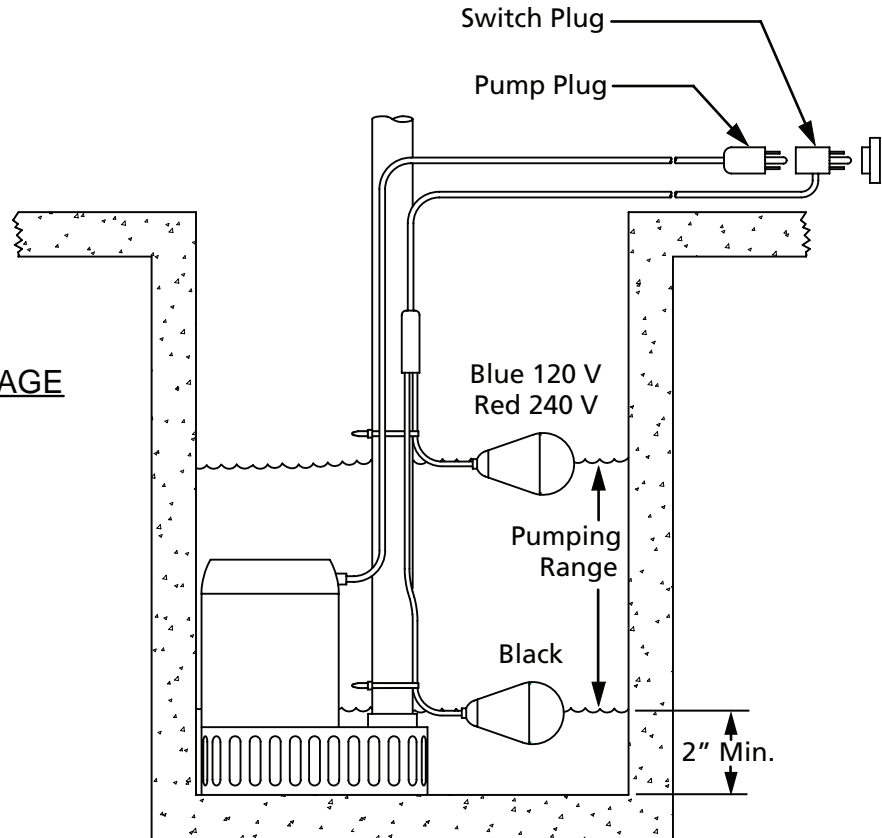

### STANDARD COLORS:

TOP FLOAT COLOR INDICATES VOLTAGE

BLUE FLOAT = 120 VAC

RED FLOAT = 240 VAC

BOTTOM FLOAT INDICATES ACTION

BLACK FLOAT = PUMP DOWN

(NORMALLY OPEN)

YELLOW FLOAT = PUMP UP

(NORMALLY CLOSED)

120 VAC PLUG

STANDARD  
SKIVE

BLACK WIRE: TO LINE VOLTAGE  
WHITE WIRE: TO NEUTRAL  
RED WIRE: TO PUMP

240 VAC PLUG

3 1/2" DIA.

Contactors - Relays - Switches