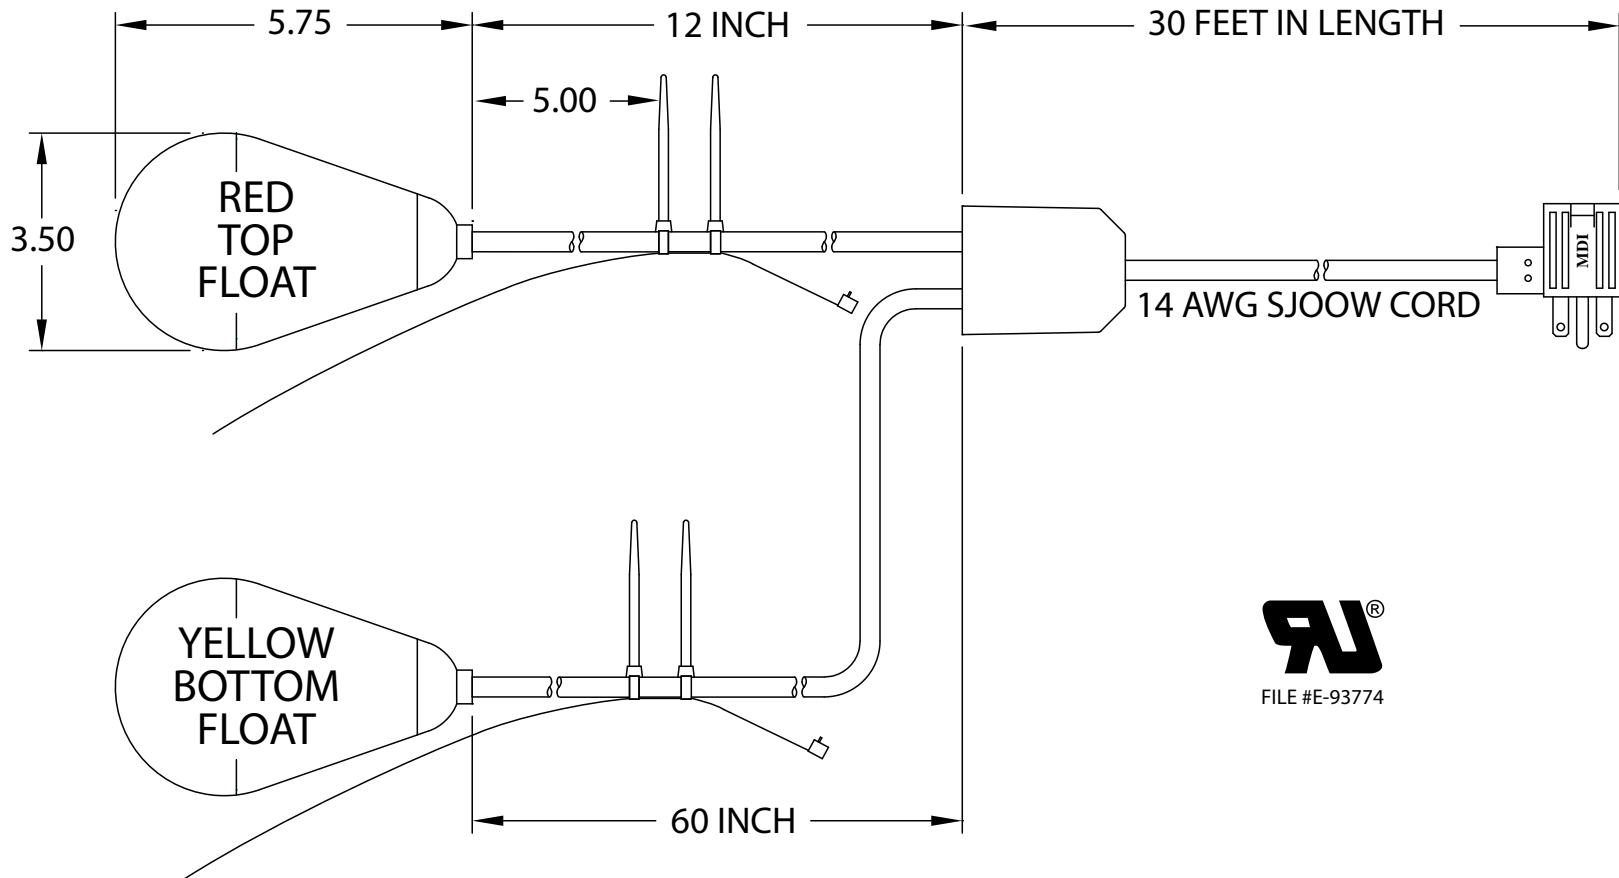

MERCURY DISPLACEMENT INDUSTRIES, INC.

Post Office Box 710 - U.S. 12 East - Edwardsburg, Michigan 49112-0710

Phone (269) 663-8574 - Fax (269) 663-2924

(800) 634-4077

JTFU-060-U30R2 MECHANICAL TWIN FLOAT

PUMPING ACTION: NORMALLY CLOSED (PUMP UP)

PUMPING RANGE: 12 - 60 INCHES

ELECTRICAL RATINGS: 15 AMPS @ 240 VAC

2 H.P. @ 240 VAC 96 LRA

FLOAT MATERIAL: A.B.S.

TEMPERATURE RATING: 180°F/82°C.

Contactors - Relays - Switches

J.J.S. October 17, 2017

<http://www.mdious.com>