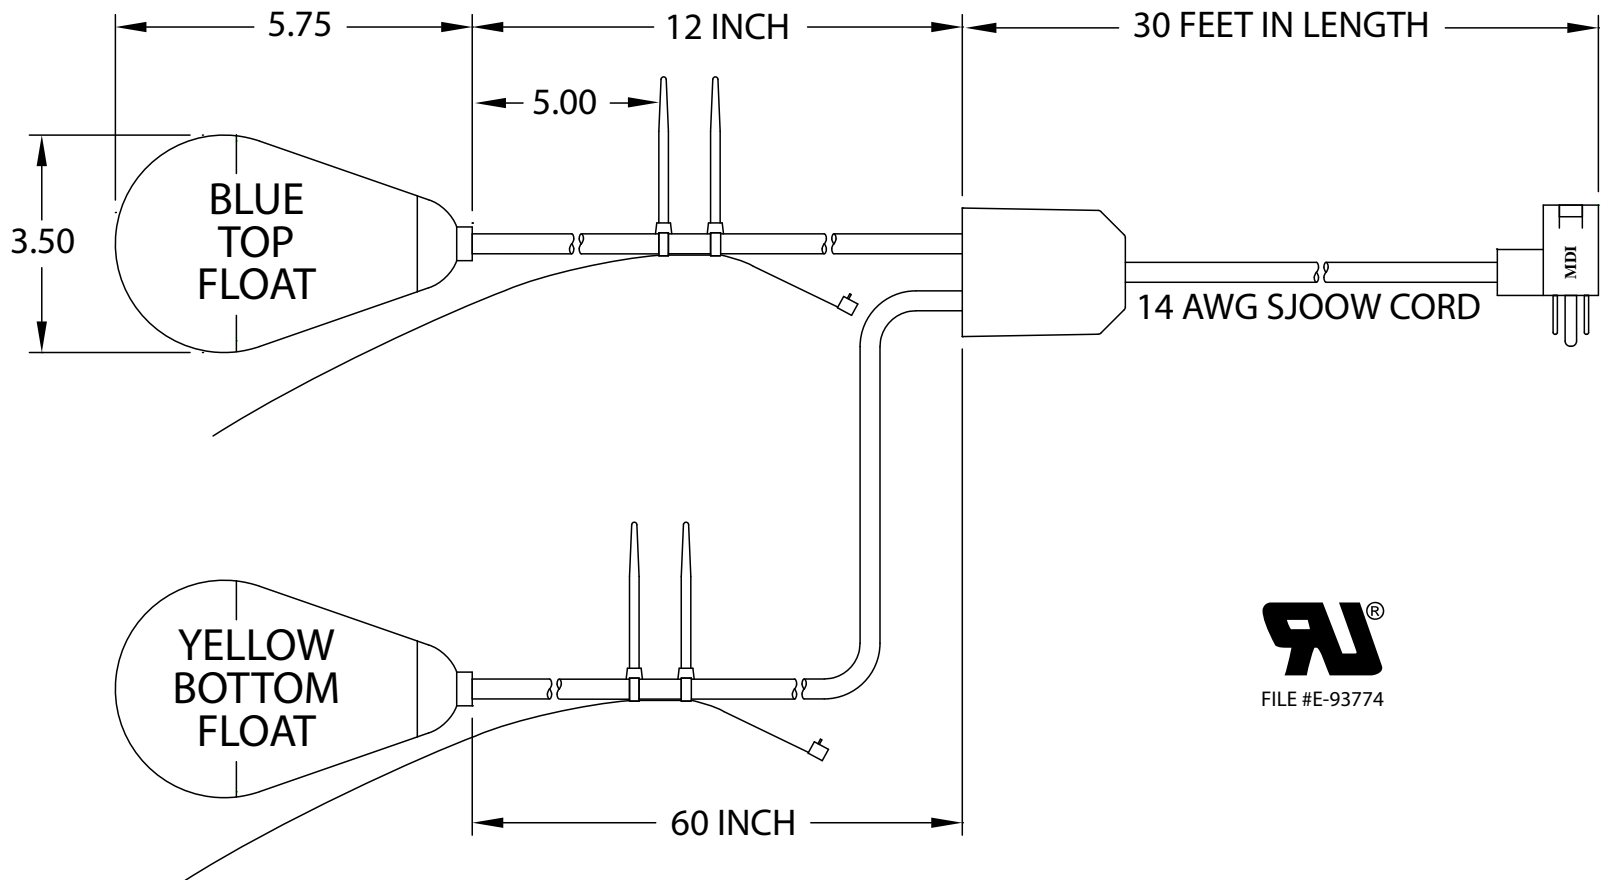

MERCURY DISPLACEMENT INDUSTRIES, INC.

Post Office Box 710 - U.S. 12 East - Edwardsburg, Michigan 49112-0710

Phone (269) 663-8574 - Fax (269) 663-2924

(800) 634-4077

JTFU-060-U30R1 MECHANICAL TWIN FLOAT

PUMPING ACTION: NORMALLY CLOSED (PUMP UP)

PUMPING RANGE: 12 - 60 INCHES

ELECTRICAL RATINGS: 15 AMPS @ 120 VAC

1 H.P. @ 120 VAC 72 LRA

FLOAT MATERIAL: A.B.S.

TEMPERATURE RATING: 180°F/82°C.

Contactors - Relays - Switches

J.J.S. October 17, 2017

<http://www.mdious.com>