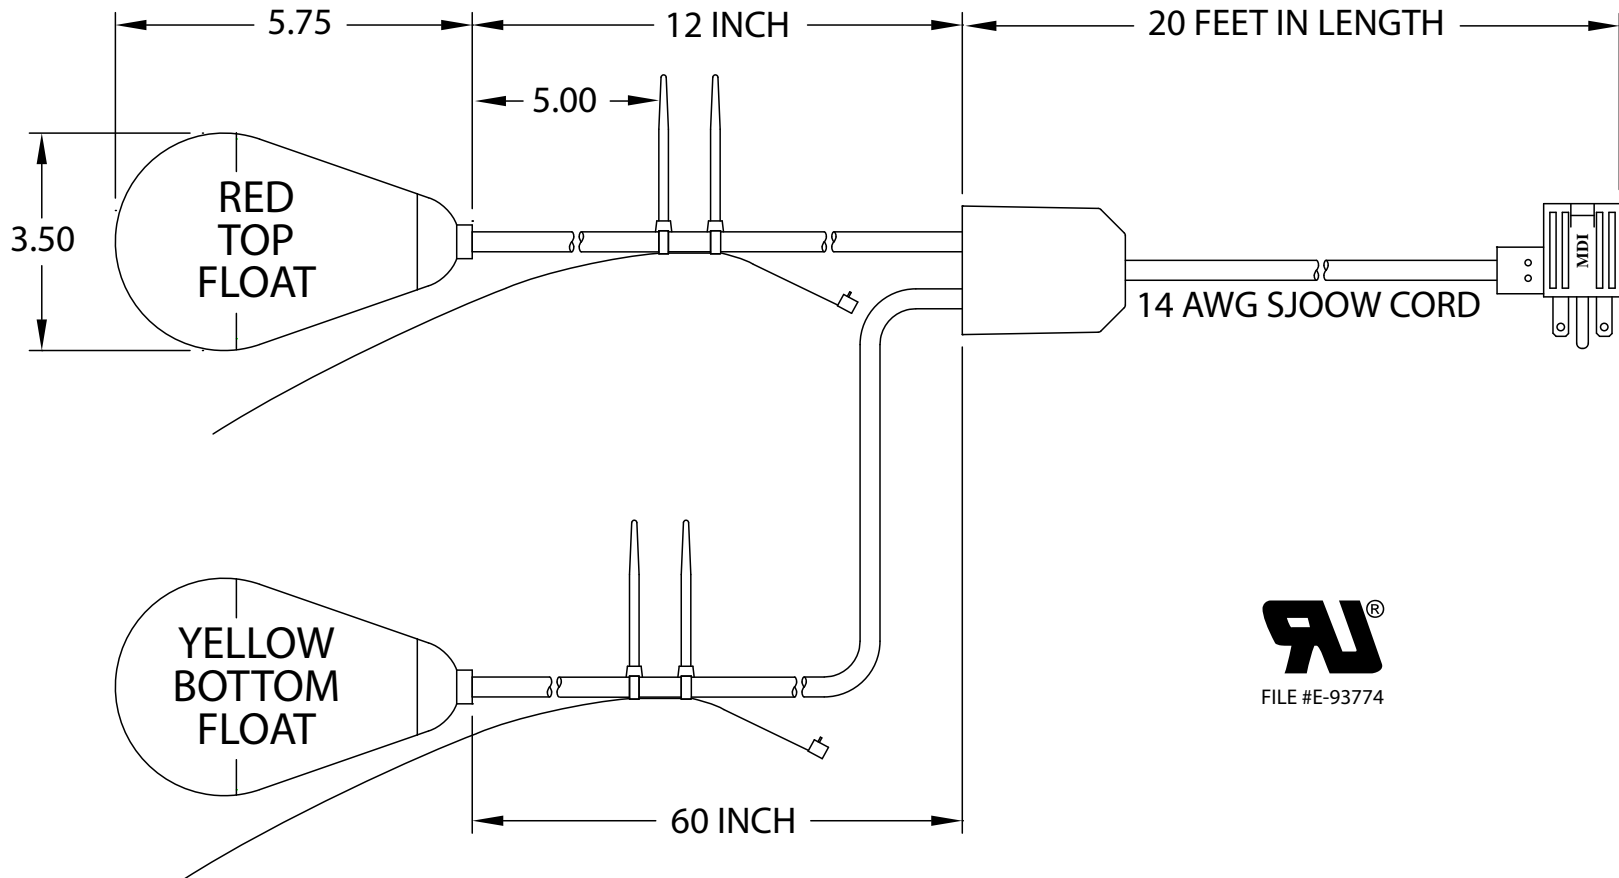

## JTFU-060-U20R2 MECHANICAL TWIN FLOAT

PUMPING ACTION: NORMALLY CLOSED (PUMP UP)

PUMPING RANGE: 12 - 60 INCHES

ELECTRICAL RATINGS: 15 AMPS @ 240 VAC

2 H.P. @ 240 VAC 96 LRA

FLOAT MATERIAL: A.B.S.

TEMPERATURE RATING: 180°F/82°C.