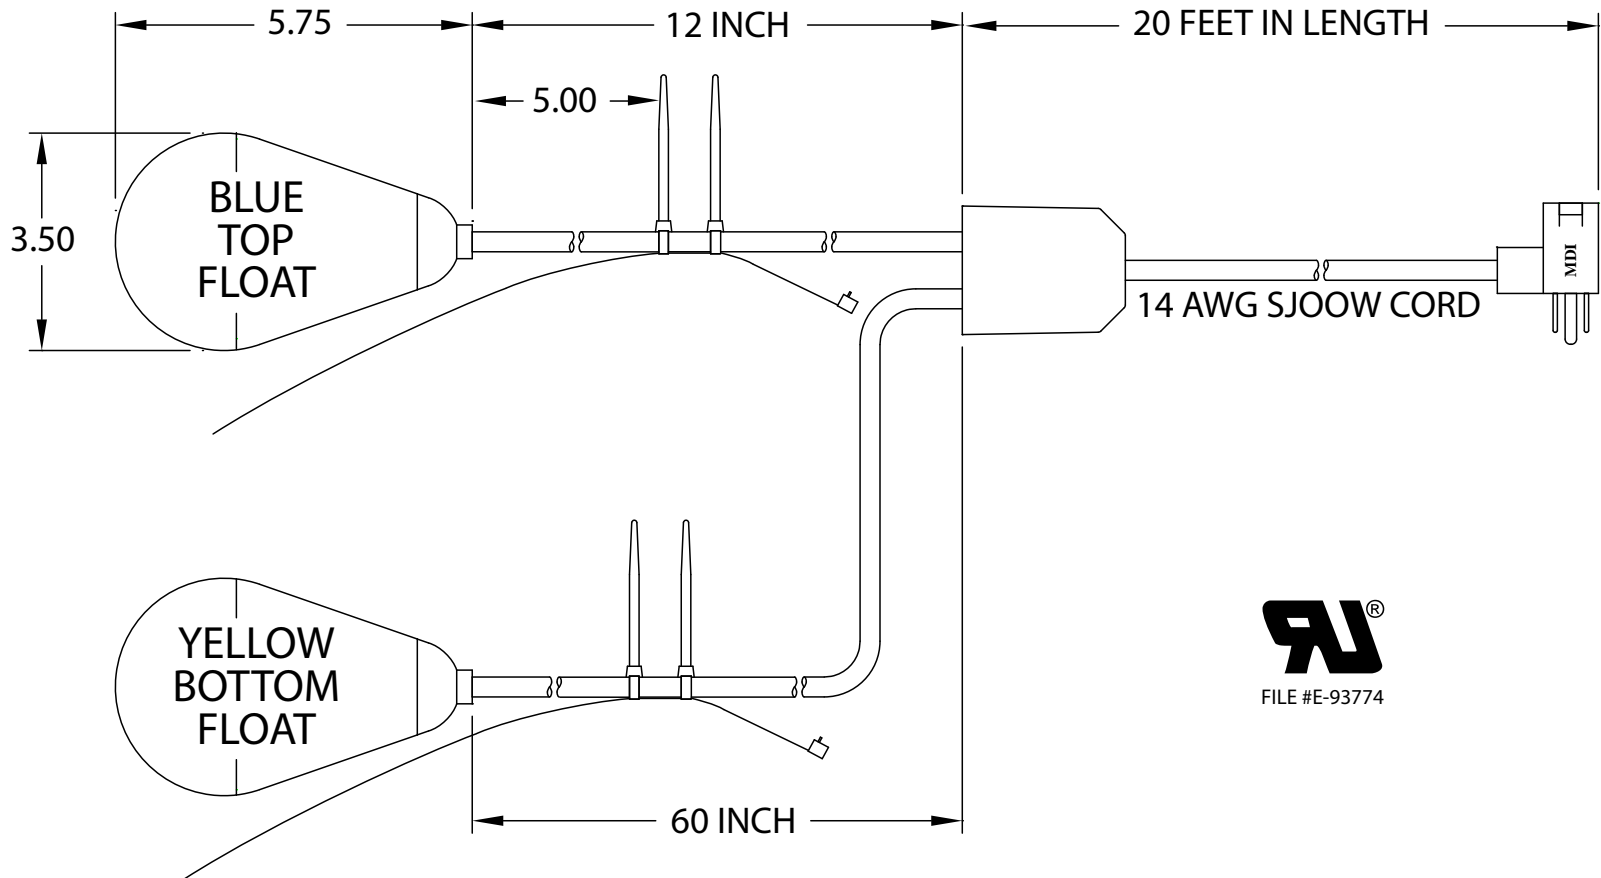

MERCURY DISPLACEMENT INDUSTRIES, INC.

Post Office Box 710 - U.S. 12 East - Edwardsburg, Michigan 49112-0710

Phone (269) 663-8574 - Fax (269) 663-2924

(800) 634-4077

JTFU-060-U20R1

MECHANICAL TWIN FLOAT

PUMPING ACTION: NORMALLY CLOSED (PUMP UP)

PUMPING RANGE: 12 - 60 INCHES

ELECTRICAL RATINGS: 15 AMPS @ 120 VAC

1 H.P. @ 120 VAC 72 LRA

FLOAT MATERIAL: A.B.S.

TEMPERATURE RATING: 180°F/82°C.

Contactors - Relays - Switches

J.J.S. October 17, 2017

<http://www.mdious.com>